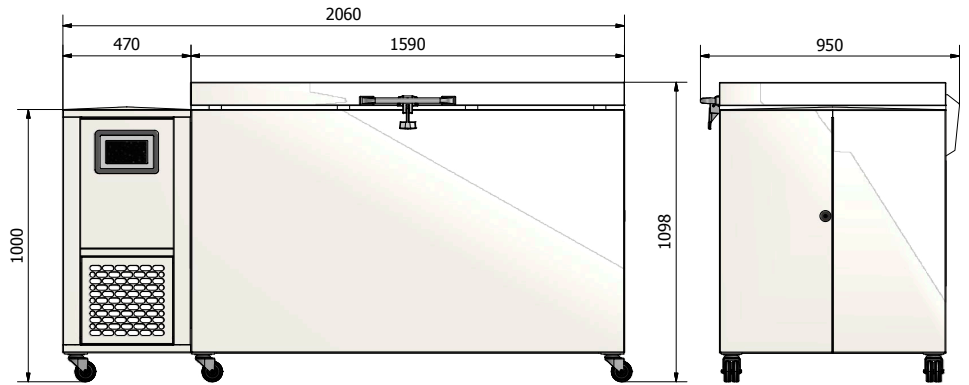

Type	Chest
Volume total	568,5 litre
Storage capacity 2" boxes	468
External dimensions	2060 x 950 x 1098 mm
Internal dimensions	1327 x 570 x 751 mm
Compartments / Inner doors	1/2
Main door	With lock and keys
Inner doors	Forex
Material internal / external	Stainless Steel/Epoxy Coated steel
Placed on	Heavy duty castors, in front with brakes
Insulation	Polyurethane
Cooling	Two (2) cascade connected compressors
Refrigerants	First stage: R455A/Second stage: R170
Condenser	Air-cooled
Temperature adjustments	-50°C till -86°C (other range; on request)
Controller	Web-based
Display	7" Touchscreen
Temperature history	On display with scroll function
Data storage	At least 12 months
Temperature sensors	PT1000
Backup battery	Alarming and monitoring during power failure
Alarming	Optical and acoustic, but also possible via E-Mail
Communication	Telephone dialling activation system Potential (Voltage) free contact RJ45 (Ethernet) connection USB connection
Software	I-freeze
CO ₂ -backup system	Partially prepared
Transit/vacuum release	Ø 26 mm
Cable entry ports	Two (2)
Compressor room	Well-arranged layout and very easy filter exchange
Requirements	220/240 VAC, 50 Hz, fuse 16 Amp. slow
Power and current rating	800 VA/790 W/3,0 Amp.
Energy consumption	9,8 kWh/24h
Heat exchange	0,38 kW/h
Noise level	52 dBA
Net weight	335 kg
CE certified	EN61010-1:2010, EN60601-1-2:2007

SIDE ACCESS STAINLESS STEEL RACKS*

Model #	# Racks	# Boxes per rack	Total boxes 133x133	Total plates 128x85	Max. height box
VRE-20-35	60	20	-	1200	35 mm
VRE-14-50	60	14	-	840	50 mm
VRS-13-53	36	13	468	-	53 mm
VRS-9-76	36	9	324	-	76 mm
VRS-7-100	36	7	252	-	100 mm

SIDE ACCESS ALUMINUM RACKS*

Model #	# Racks	# Boxes per rack	Total boxes 133x133	Total plates 128x85	Maximum height box
VRA-14-50	60	14	-	840	50 mm
VRA-13-53	36	13	468	-	53 mm
VRA-9-76	36	9	324	-	76 mm
VRA-7-100	36	7	252	-	100 mm
VRA-FLX	36	Flexible	Flexible	Flexible	Flexible

*with locker pin (optional)/other dimensions on request