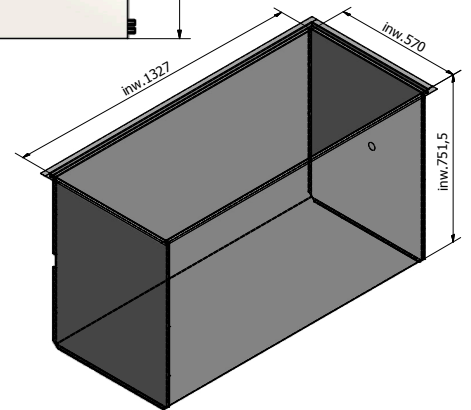

Type	Chest
Volume total	568,5 litre
Storage capacity 2" boxes	468
External dimensions	2060 x 950 x 1098 mm
Internal dimensions	1327 x 570 x 751 mm
Compartments / Inner doors	1/2
Main door	With lock and keys
Inner doors	Forex
Material internal / external	Stainless Steel/Epoxy Coated steel
Placed on	Heavy duty castors, in front with brakes
Insulation	Polyurethane
Cooling	Two (2) cascade connected compressors
Refrigerants	First stage: R455A/Second stage: R170
Condenser	Air-cooled
Temperature adjustments	-50°C till -86°C (other range; on request)
Controller	Web-based
Display	7" Touchscreen
Temperature history	On display with scroll function
Data storage	At least 12 months
Temperature sensors	PT1000
Backup battery	Alarming and monitoring during power failure
Alarming	Optical and acoustic, but also possible via E-Mail
Communication	Telephone dialling activation system Potential (Voltage) free contact RJ45 (Ethernet) connection USB connection
Software	I-freeze
CO ₂ -backup system	Partially prepared
Transit/vacuum release	Ø 26 mm
Cable entry ports	Two (2)
Compressor room	Well-arranged layout and very easy filter exchange
Requirements	220/240 VAC, 50 Hz, fuse 16 Amp. slow
Power and current rating	800 VA/790 W/3,0 Amp.
Energy consumption	9,8 kWh/24h
Heat exchange	0,38 kW/h
Noise level	52 dBA
Net weight	335 kg
CE certified	EN61010-1:2010, EN60601-1-2:2007

SIDE ACCESS STAINLESS STEEL RACKS*

Model #	# Racks	# Boxes per rack	Total boxes 133x133	Total plates 128x85	Max. height box
VRE-20-35	60	20	-	1200	35 mm
VRE-14-50	60	14	-	840	50 mm
VRS-13-53	36	13	468	-	53 mm
VRS-9-76	36	9	324	-	76 mm
VRS-7-100	36	7	252	-	100 mm

SIDE ACCESS ALUMINUM RACKS*

Model #	# Racks	# Boxes per rack	Total boxes 133x133	Total plates 128x85	Maximum height box
VRA-14-50	60	14	-	840	50 mm
VRA-13-53	36	13	468	-	53 mm
VRA-9-76	36	9	324	-	76 mm
VRA-7-100	36	7	252	-	100 mm
VRA-FLX	36	Flexible	Flexible	Flexible	Flexible

*with locker pin (optional)/other dimensions on request