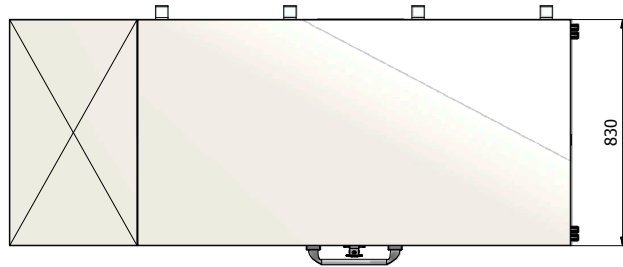

Type	Chest
Volume total	568,5 litre
Storage capacity 2" boxes	468
External dimensions	2060 x 950 x 1098 mm
Internal dimensions	1327 x 570 x 751 mm
Compartments / Inner doors	1/2
Main door	With lock and keys
Inner doors	Forex
Material internal / external	Stainless Steel/Epoxy Coated steel
Placed on	Heavy duty castors, in front with brakes
Insulation	Polyurethane
Cooling	Two (2) cascade connected compressors
Refrigerants	First stage: R455A/Second stage: R170
Condenser	Air-cooled
Temperature adjustments	-50°C till -86°C (other range; on request)
Controller	Web-based
Display	7" Touchscreen
Temperature history	On display with scroll function
Data storage	At least 12 months
Temperature sensors	PT1000
Backup battery	Alarming and monitoring during power failure
Alarming	Optical and acoustic, but also possible via E-Mail
Communication	Telephone dialling activation system Potential (Voltage) free contact RJ45 (Ethernet) connection USB connection
Software	I-freeze
CO ₂ -backup system	Partially prepared
Transit/vacuum release	Ø 26 mm
Cable entry ports	Two (2)
Compressor room	Well-arranged layout and very easy filter exchange
Requirements	220/240 VAC, 50 Hz, fuse 16 Amp. slow
Power and current rating	800 VA/790 W/3,0 Amp.
Energy consumption	9,8 kWh/24h
Heat exchange	0,38 kW/h
Noise level	52 dBA
Net weight	335 kg
CE certified	EN61010-1:2010, EN60601-1-2:2007

SIDE ACCESS STAINLESS STEEL RACKS*

Model #	# Racks	# Boxes per rack	Total boxes 133x133	Total plates 128x85	Max. height box
VRE-20-35	60	20	-	1200	35 mm
VRE-14-50	60	14	-	840	50 mm
VRS-13-53	36	13	468	-	53 mm
VRS-9-76	36	9	324	-	76 mm
VRS-7-100	36	7	252	-	100 mm

SIDE ACCESS ALUMINUM RACKS*

Model #	# Racks	# Boxes per rack	Total boxes 133x133	Total plates 128x85	Maximum height box
VRA-14-50	60	14	-	840	50 mm
VRA-13-53	36	13	468	-	53 mm
VRA-9-76	36	9	324	-	76 mm
VRA-7-100	36	7	252	-	100 mm
VRA-FLX	36	Flexible	Flexible	Flexible	Flexible