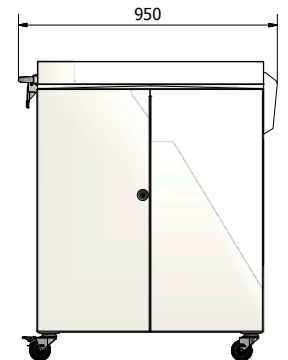

Type	Chest
Volume total	405,6 litre
Storage capacity 2"boxes	312
External dimensions	1680 x 950 x 1098 mm
Internal dimensions	947 x 570 x 751 mm
Compartments / Inner doors	1/2
Main door	With lock and keys
Inner doors	Forex
Material internal / external	Stainless Steel/Epoxy Coated steel
Placed on	Heavy duty castors, in front with brakes
Insulation	Polyurethane
Cooling	Two (2) cascade connected compressors
Refrigerants	First stage: R455A/Second stage: R170
Condenser	Air-cooled
Temperature adjustments	-50°C till -86°C (other range; on request)
Controller	Web-based
Display	7" Touchscreen
Temperature history	On display with scroll function
Data storage	At least 12 months
Temperature sensors	PT1000
Backup battery	Alarming and monitoring during power failure
Alarming	Optical and acoustic, but also possible via E-Mail
Communication	Telephone dialling activation system Potential (Voltage) free contact RJ45 (Ethernet) connection USB connection
Software	I-freeze
CO ₂ -backup system	Partially prepared
Transit/vacuum release	Ø 26 mm
Cable entry ports	Two (2)
Compressor room	Well-arranged layout and very easy filter exchange
Requirements	220/240 VAC, 50 Hz, fuse 16 Amp. slow
Power and current rating	775 VA/760 W/2,9 Amp.
Energy consumption	8,5 kWh/24h
Heat exchange	0,33 kW/h
Noise level	51 dBA
Net weight	290 kg
CE certified	EN61010-1:2010, EN60601-1-2:2007

SIDE ACCESS STAINLESS STEEL RACKS*

Model #	# Racks	# Boxes per rack	Total boxes 133x133	Total plates 128x85	Max. height box
VRE-20-35	42	20	-	840	35 mm
VRE-14-50	42	14	-	588	50 mm
VRS-13-53	24	13	312	-	53 mm
VRS-9-76	24	9	216	-	76 mm
VRS-7-100	24	7	168	-	100 mm

SIDE ACCESS ALUMINUM RACKS*

Model #	# Racks	# Boxes per rack	Total boxes 133x133	Total plates 128x85	Maximum height box
VRA-14-50	42	14	-	588	50 mm
VRA-13-53	24	13	312	-	53 mm
VRA-9-76	24	9	216	-	76 mm
VRA-7-100	24	7	168	-	100 mm
VRA-FLX	24	Flexible	Flexible	Flexible	Flexible

*with locker pin (optional)/other dimensions on request