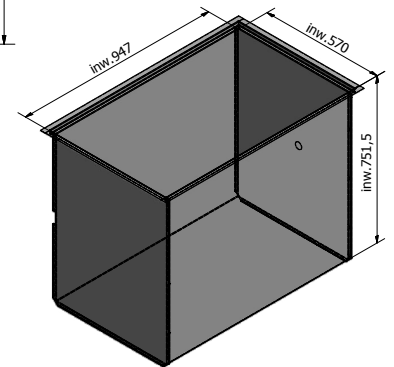

Type	Chest
Volume total	405,6 litre
Storage capacity 2"boxes	312
External dimensions	1680 x 950 x 1098 mm
Internal dimensions	947 x 570 x 751 mm
Compartments / Inner doors	1/2
Main door	With lock and keys
Inner doors	Forex
Material internal / external	Stainless Steel/Epoxy Coated steel
Placed on	Heavy duty castors, in front with brakes
Insulation	Polyurethane
Cooling	Two (2) cascade connected compressors
Refrigerants	First stage: R455A/Second stage: R170
Condenser	Air-cooled
Temperature adjustments	-50°C till -86°C (other range; on request)
Controller	Web-based
Display	7" Touchscreen
Temperature history	On display with scroll function
Data storage	At least 12 months
Temperature sensors	PT1000
Backup battery	Alarming and monitoring during power failure
Alarming	Optical and acoustic, but also possible via E-Mail
Communication	Telephone dialling activation system Potential (Voltage) free contact RJ45 (Ethernet) connection USB connection
Software	I-freeze
CO ₂ -backup system	Partially prepared
Transit/vacuum release	Ø 26 mm
Cable entry ports	Two (2)
Compressor room	Well-arranged layout and very easy filter exchange
Requirements	220/240 VAC, 50 Hz, fuse 16 Amp. slow
Power and current rating	775 VA/760 W/2,9 Amp.
Energy consumption	8,5 kWh/24h
Heat exchange	0,33 kW/h
Noise level	51 dBA
Net weight	290 kg
CE certified	EN61010-1:2010, EN60601-1-2:2007

SIDE ACCESS STAINLESS STEEL RACKS*

Model #	# Racks	# Boxes per rack	Total boxes 133x133	Total plates 128x85	Max. height box
VRE-20-35	42	20	-	840	35 mm
VRE-14-50	42	14	-	588	50 mm
VRS-13-53	24	13	312	-	53 mm
VRS-9-76	24	9	216	-	76 mm
VRS-7-100	24	7	168	-	100 mm

SIDE ACCESS ALUMINUM RACKS*

Model #	# Racks	# Boxes per rack	Total boxes 133x133	Total plates 128x85	Maximum height box
VRA-14-50	42	14	-	588	50 mm
VRA-13-53	24	13	312	-	53 mm
VRA-9-76	24	9	216	-	76 mm
VRA-7-100	24	7	168	-	100 mm
VRA-FLX	24	Flexible	Flexible	Flexible	Flexible