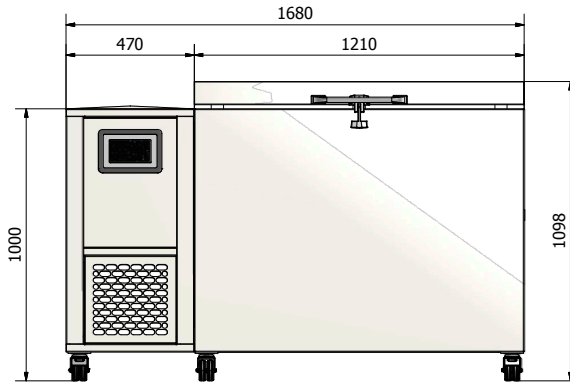

Type	Chest
Volume total	405,6 litre
Storage capacity 2"boxes	312
External dimensions	1680 x 950 x 1098 mm
Internal dimensions	947 x 570 x 751 mm
Compartments / Inner doors	1/2
Main door	With lock and keys
Inner doors	Forex
Material internal / external	Stainless Steel/Epoxy Coated steel
Placed on	Heavy duty castors, in front with brakes
Insulation	Polyurethane
Cooling	Two (2) cascade connected compressors
Refrigerants	First stage: R455A/Second stage: R170
Condenser	Air-cooled
Temperature adjustments	-50°C till -86°C (other range; on request)
Controller	Web-based
Display	7" Touchscreen
Temperature history	On display with scroll function
Data storage	At least 12 months
Temperature sensors	PT1000
Backup battery	Alarming and monitoring during power failure
Alarming	Optical and acoustic, but also possible via E-Mail
Communication	Telephone dialling activation system Potential (Voltage) free contact RJ45 (Ethernet) connection USB connection
Software	I-freeze
CO ₂ -backup system	Partially prepared
Transit/vacuum release	Ø 26 mm
Cable entry ports	Two (2)
Compressor room	Well-arranged layout and very easy filter exchange
Requirements	220/240 VAC, 50 Hz, fuse 16 Amp. slow
Power and current rating	775 VA/760 W/2,9 Amp.
Energy consumption	8,5 kWh/24h
Heat exchange	0,33 kW/h
Noise level	51 dBA
Net weight	290 kg
CE certified	EN61010-1:2010, EN60601-1-2:2007

SIDE ACCESS STAINLESS STEEL RACKS*

Model #	# Racks	# Boxes per rack	Total boxes 133x133	Total plates 128x85	Max. height box
VRE-20-35	42	20	-	840	35 mm
VRE-14-50	42	14	-	588	50 mm
VRS-13-53	24	13	312	-	53 mm
VRS-9-76	24	9	216	-	76 mm
VRS-7-100	24	7	168	-	100 mm

SIDE ACCESS ALUMINUM RACKS*

Model #	# Racks	# Boxes per rack	Total boxes 133x133	Total plates 128x85	Maximum height box
VRA-14-50	42	14	-	588	50 mm
VRA-13-53	24	13	312	-	53 mm
VRA-9-76	24	9	216	-	76 mm
VRA-7-100	24	7	168	-	100 mm
VRA-FLX	24	Flexible	Flexible	Flexible	Flexible

*with locker pin (optional)/other dimensions on request