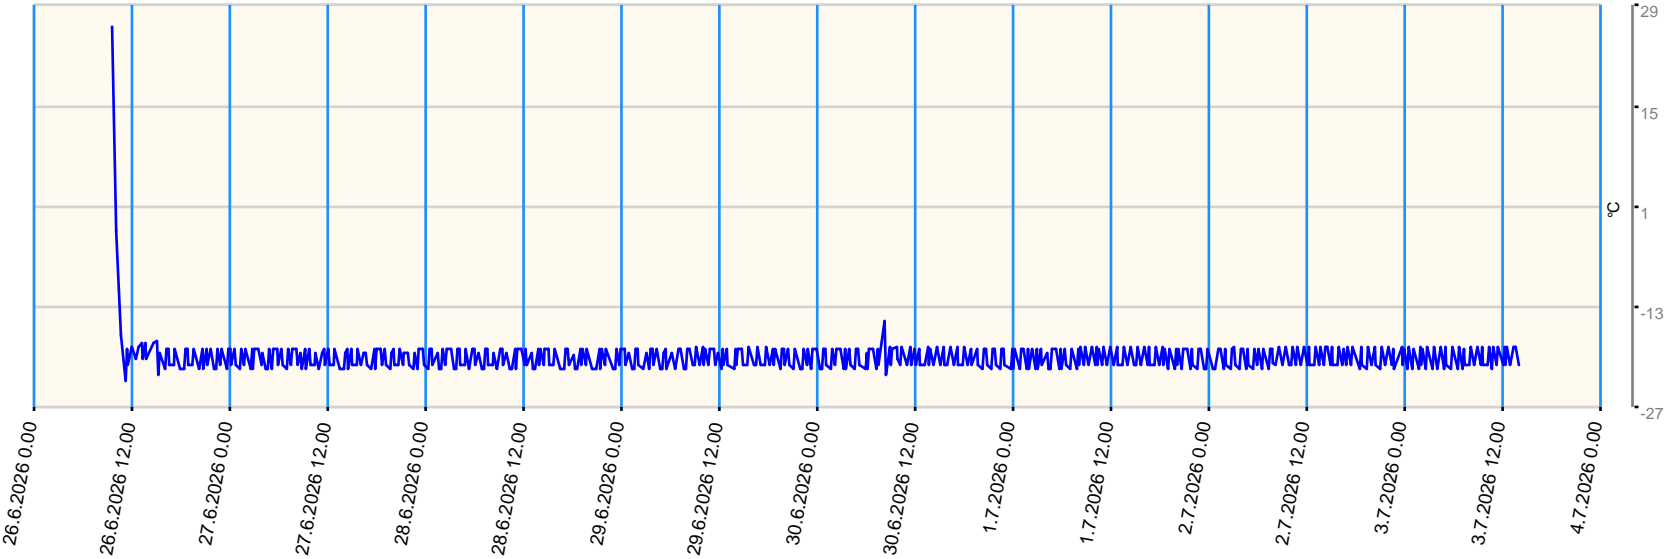

Sensor value report

Report date: 26.6.2026 9.30.00 - 3.7.2026 14.00.00

Asset: VDW - Repair Centre GPRS Gateway TGG Tel: +316 57105258

- last measurement less than 10 measurement intervals before
- last measurement more than 10 measurement intervals before
- no data for last measurement before

Node	Sensor	Unit	Min value	Max value	Avg value	Latest measurement	Latest value	State
B01 - Sensor 2	Ext Temperature 2	°C	-23.2	26.2	-19.851	9.7.2026 11.48.00	24.3	●