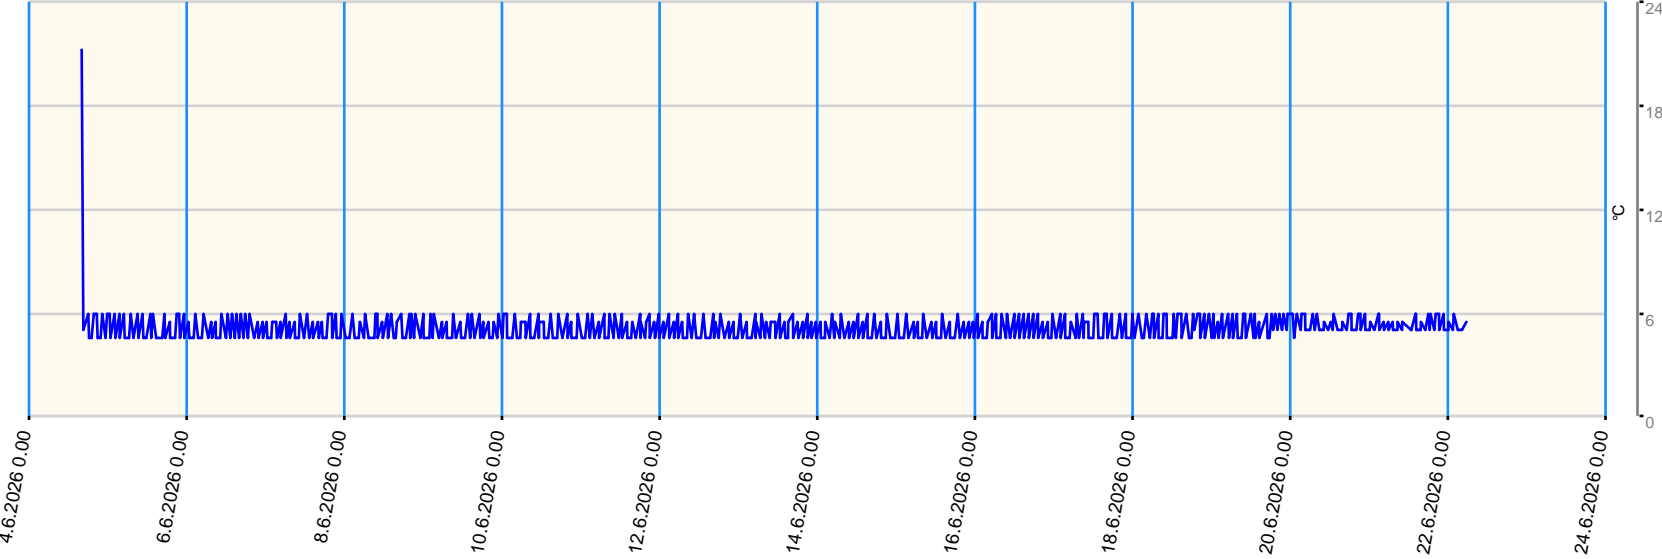

# Sensor value report

Report date: 4.6.2026 16.00.00 - 22.6.2026 5.40.00

Asset: VDW - Repair Centre GPRS Gateway TGG Tel: +316 57105258

● last measurement less than 10 measurement intervals before      ● last measurement more than 10 measurement intervals before      ● no data for last measurement before

Node	Sensor	Unit	Min value	Max value	Avg value	Latest measurement	Latest value	State
B01 - Sensor 4	Ext Temperature 4	°C	4.6	21.3	5.125	9.7.2026 9.02.00	-11.4	●