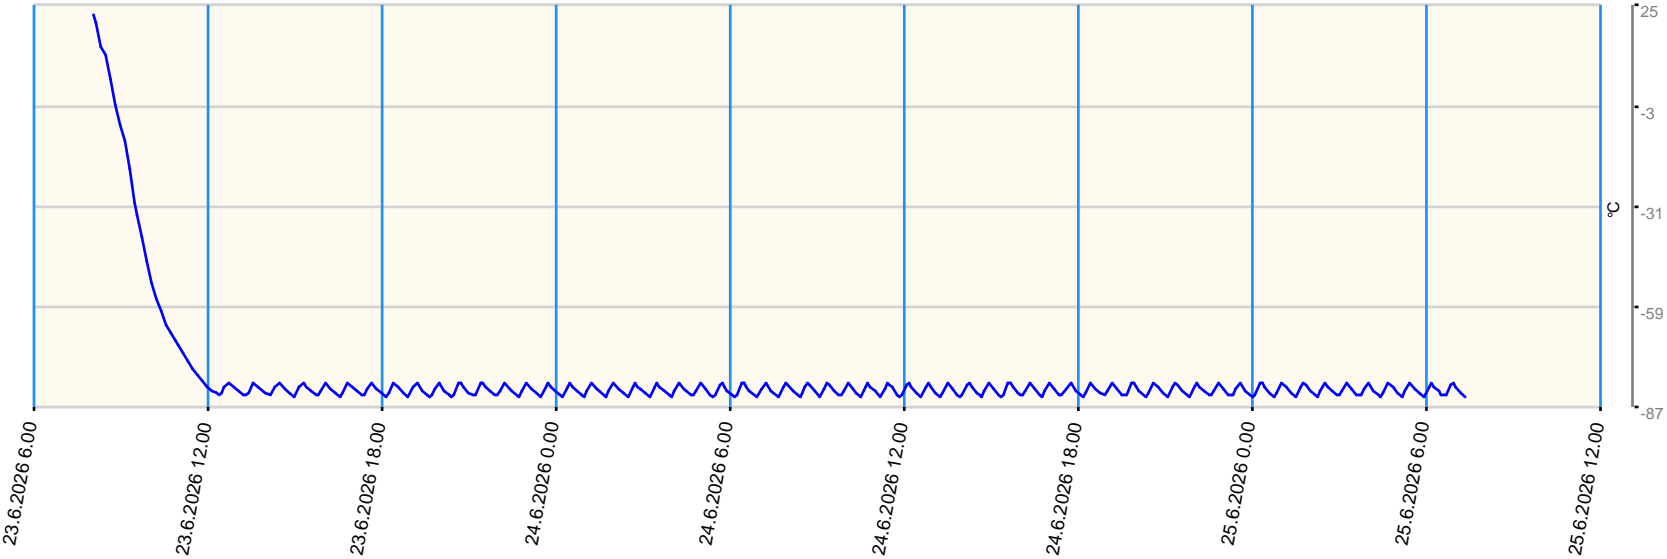

Sensor value report

Report date: 23.6.2026 8.00.00 - 25.6.2026 7.20.00

Asset: VDW - Repair Centre GPRS Gateway TGG Tel: +316 57105258

- last measurement less than 10 measurement intervals before
- last measurement more than 10 measurement intervals before
- no data for last measurement before

Node	Sensor	Unit	Min value	Max value	Avg value	Latest measurement	Latest value	State
T01	Ext Temperature 1	°C	-83.9	22.7	-78.500	9.7.2026 8.48.00	24.2	●