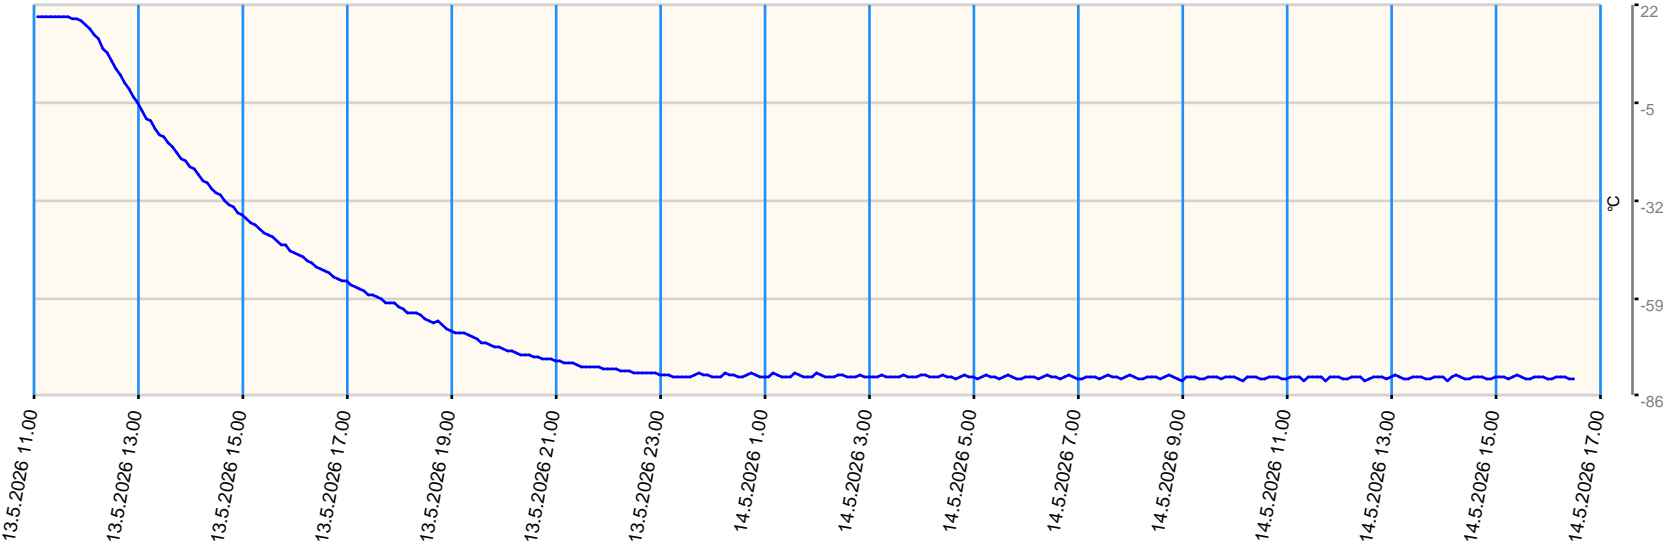

Sensor value report

Report date: 13.5.2026 11.00.00 - 14.5.2026 16.30.00

Asset: VDW - Repair Centre GPRS Gateway TGG Tel: +316 57105258

- last measurement less than 10 measurement intervals before
- last measurement more than 10 measurement intervals before
- no data for last measurement before

Node	Sensor	Unit	Min value	Max value	Avg value	Latest measurement	Latest value	State
B02 - Sensor 1	Ext Temperature 1	■ °C	-81.6	18.9	-66.253	2.6.2026 9.31.00	7.4	●