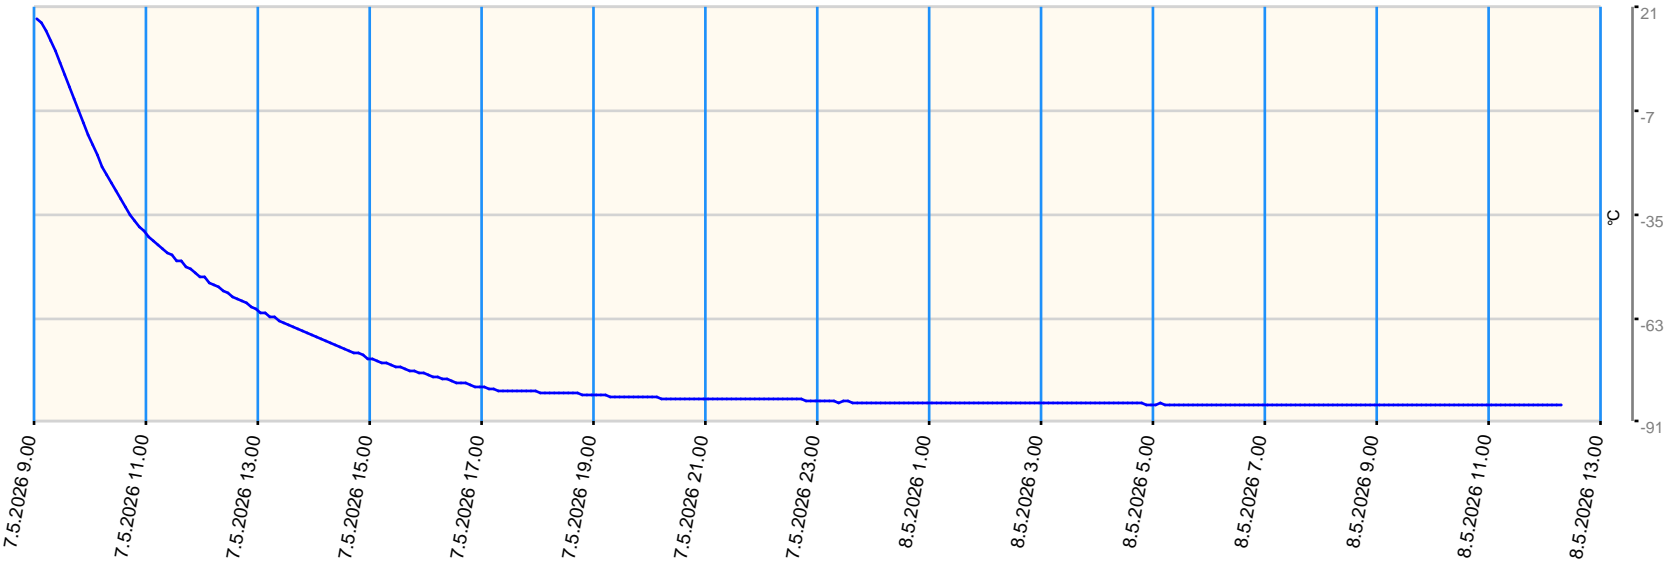

# Sensor value report

Report date: 7.5.2026 9.00.00 - 8.5.2026 12.20.00

Asset: VDW - Repair Centre GPRS Gateway TGG Tel: +316 57105258

- last measurement less than 10 measurement intervals before
- last measurement more than 10 measurement intervals before
- no data for last measurement

Node	Sensor	Unit	Min value	Max value	Avg value	Latest measurement	Latest value	State
B02 - Sensor 2	Ext Temperature 2	■ °C	-86.6	17.9	-75.821	2.6.2026 9.31.00	23.8	●