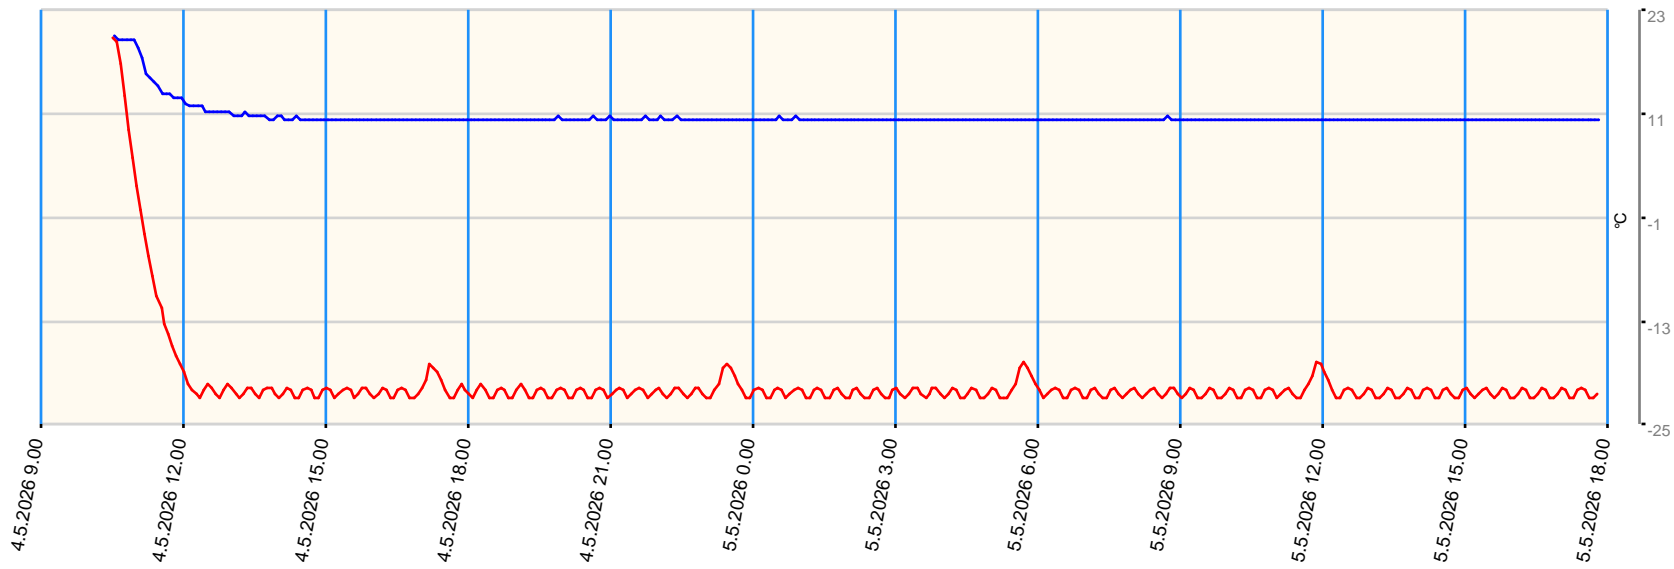

Sensor value report

Report date: 4.5.2026 10.30.00 - 5.5.2026 17.50.00

Asset: VDW - Repair Centre GPRS Gateway TGG Tel: +316 57105258

- last measurement less than 10 measurement intervals before
- last measurement more than 10 measurement intervals before
- no data for last measurement

Node	Sensor	Unit	Min value	Max value	Avg value	Latest measurement	Latest value	State
T02	Ext Temperature 1	■ °C	10.4	20	10.748	8.5.2026 14.46.57	19.6	●
T03	Ext Temperature 1	■ °C	-21.9	19.8	-20.202	8.5.2026 14.44.57	19.4	●