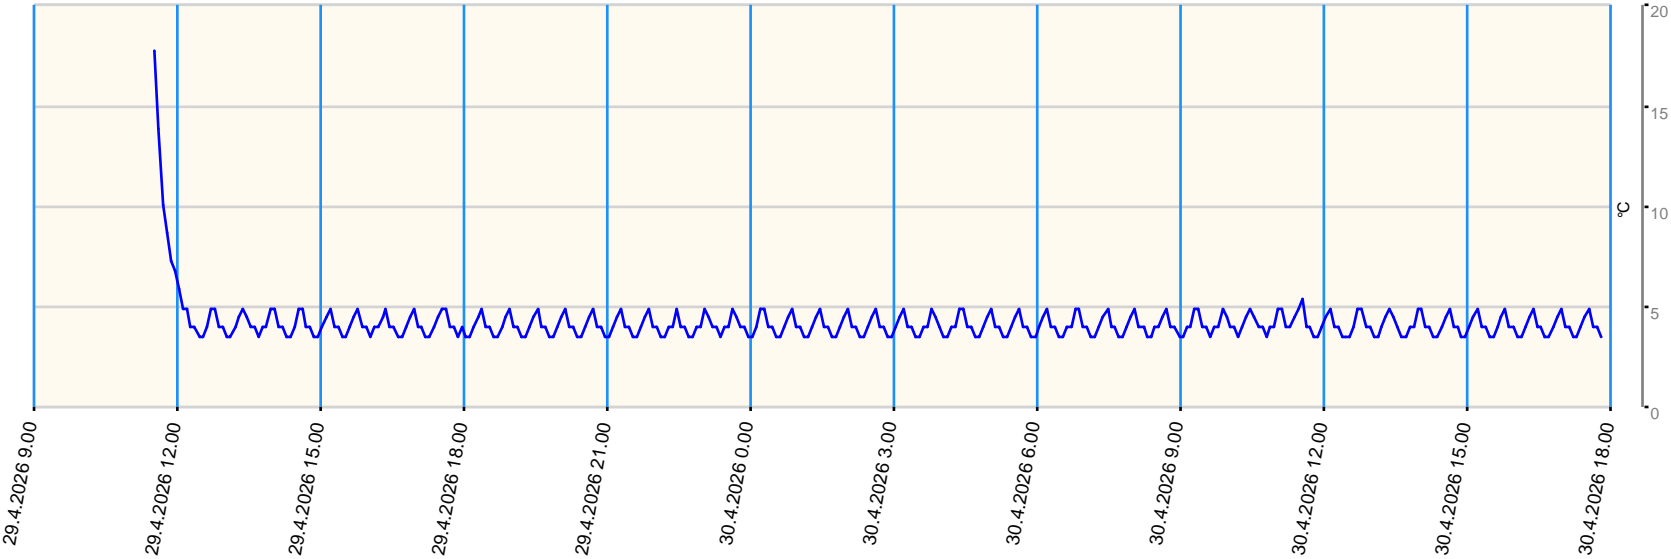

Sensor value report

Report date: 29.4.2026 11.30.00 - 30.4.2026 17.50.00

Asset: VDW - Repair Centre GPRS Gateway TGG Tel: +316 57105258

- last measurement less than 10 measurement intervals before
- last measurement more than 10 measurement intervals before
- no data for last measurement before

Node	Sensor	Unit	Min value	Max value	Avg value	Latest measurement	Latest value	State
T01	Ext Temperature 1	■ °C	3.5	17.8	4.202	8.5.2026 14.19.57	19.3	●