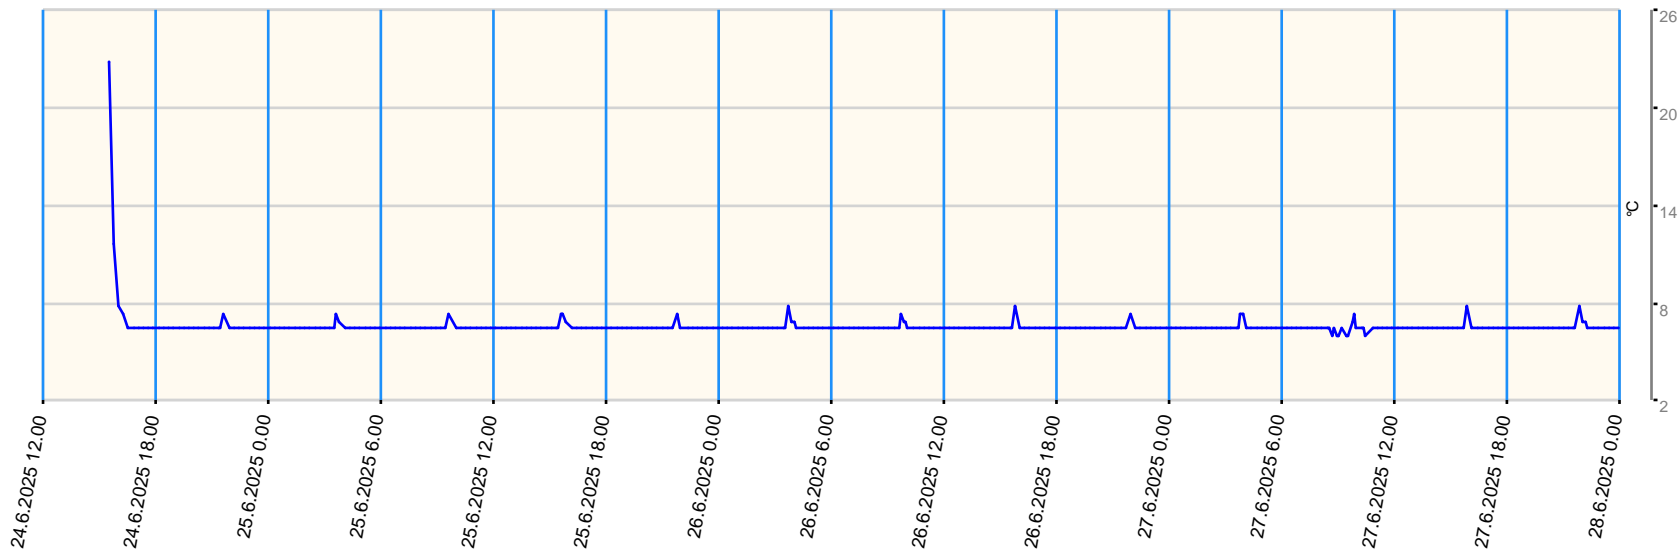

Sensor value report

Report date: 24.6.2025 15.30.00 - 27.6.2025 23.59.00

Asset: VDW - Repair Centre GPRS Gateway TGG Tel: +316 57105258

- last measurement less than 10 measurement intervals before
- last measurement more than 10 measurement intervals before
- no data for last measurement before

Node	Sensor	Unit	Min value	Max value	Avg value	Latest measurement	Latest value	State
B02 - Sensor 4	Ext Temperature 4	°C	6	22.8	6.586	2.7.2025 21.24.24	26.2	●