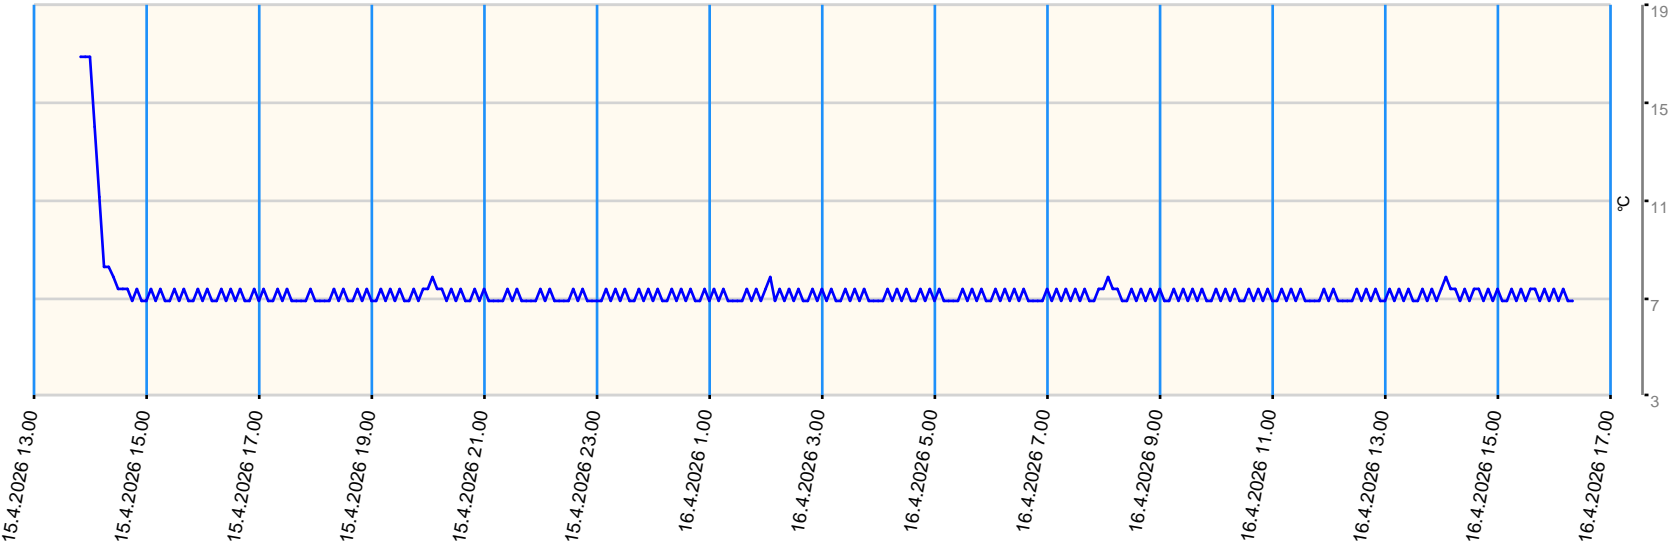

# Sensor value report

Report date: 15.4.2026 13.45.00 - 16.4.2026 16.20.00

Asset: VDW - Repair Centre GPRS Gateway TGG Tel: +316 57105258

- last measurement less than 10 measurement intervals before
- last measurement more than 10 measurement intervals before
- no data for last measurement before

Node	Sensor	Unit	Min value	Max value	Avg value	Latest measurement	Latest value	State
B01 - Sensor 1	Ext Temperature 1	°C	6.9	16.9	7.255	7.5.2026 10.54.57	17.9	●