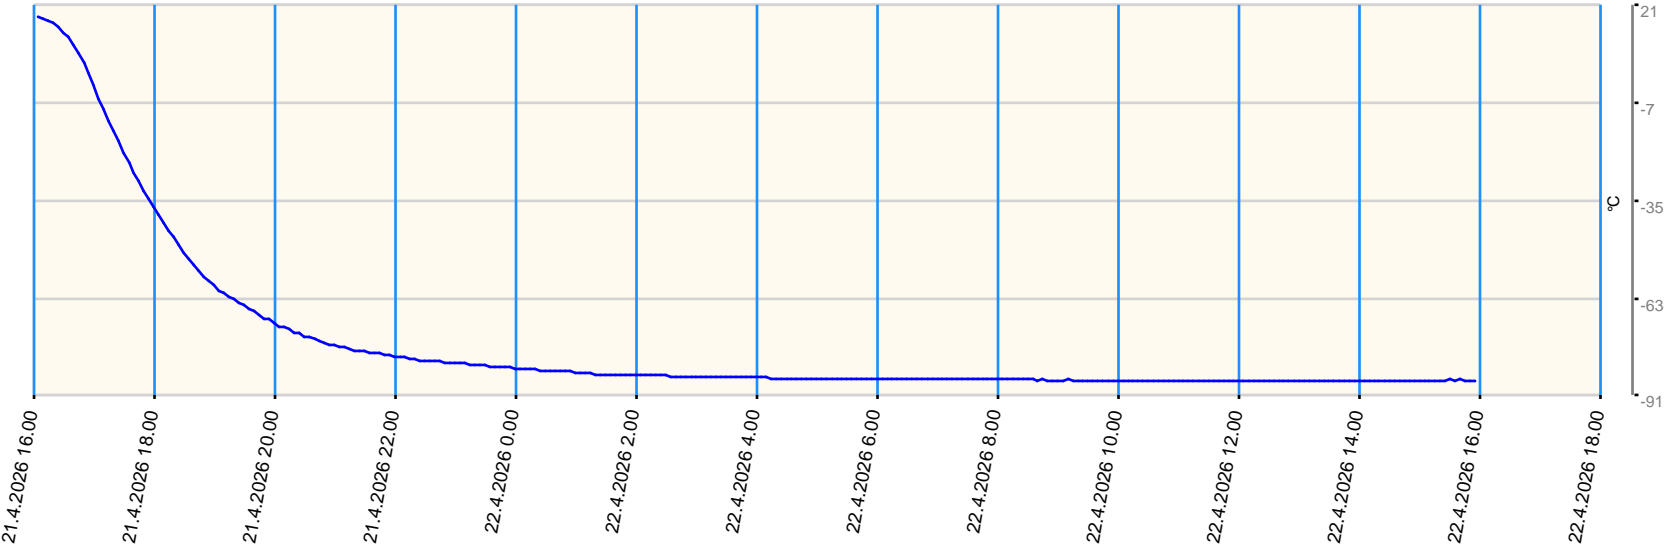

Sensor value report

Report date: 21.4.2026 16.00.00 - 22.4.2026 16.00.00

Asset: VDW - Repair Centre GPRS Gateway TGG Tel: +316 57105258

- last measurement less than 10 measurement intervals before
- last measurement more than 10 measurement intervals before
- no data for last measurement before

Node	Sensor	Unit	Min value	Max value	Avg value	Latest measurement	Latest value	State
T05	Ext Temperature 1	°C	-86.8	17.8	-75.801	7.5.2026 10.47.57	18.8	●