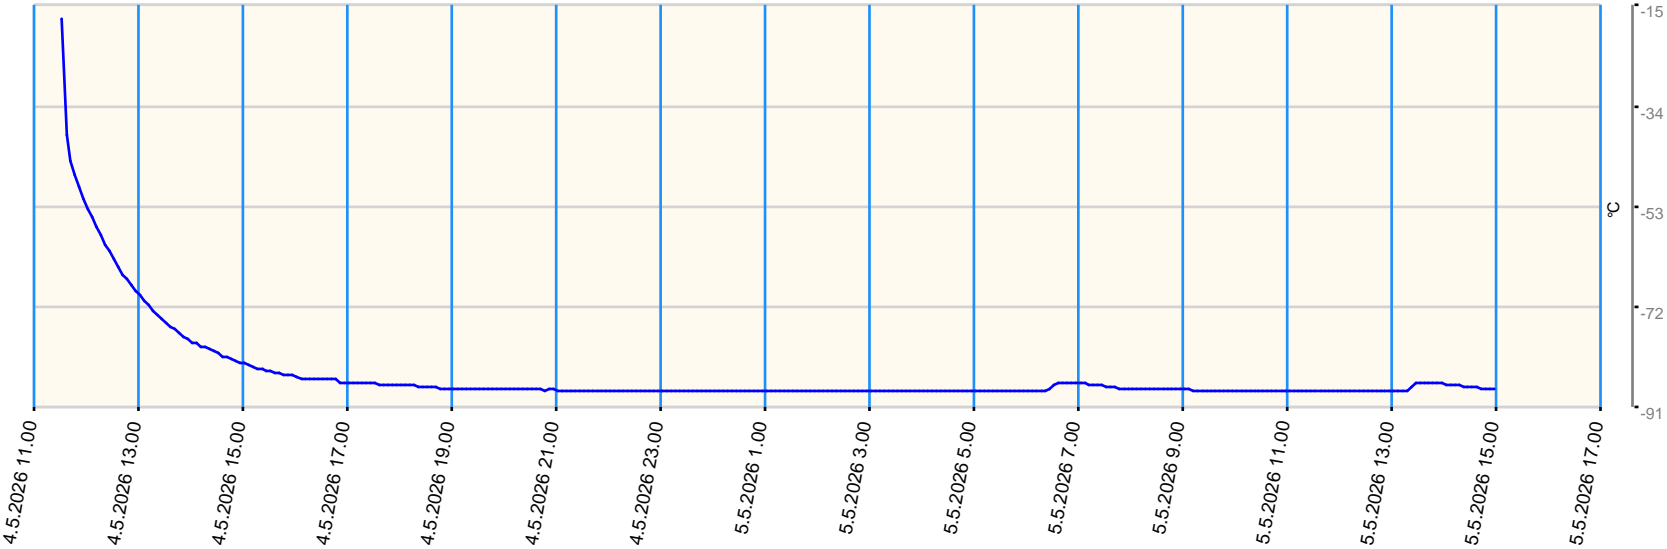

# Sensor value report

Report date: 4.5.2026 11.30.00 - 5.5.2026 15.00.00

Asset: VDW - Repair Centre GPRS Gateway TGG Tel: +316 57105258

- last measurement less than 10 measurement intervals before
- last measurement more than 10 measurement intervals before
- no data for last measurement before

Node	Sensor	Unit	Min value	Max value	Avg value	Latest measurement	Latest value	State
T08	Ext Temperature 1	°C	-87.8	-17.4	-84.821	7.5.2026 10.38.58	18.6	●