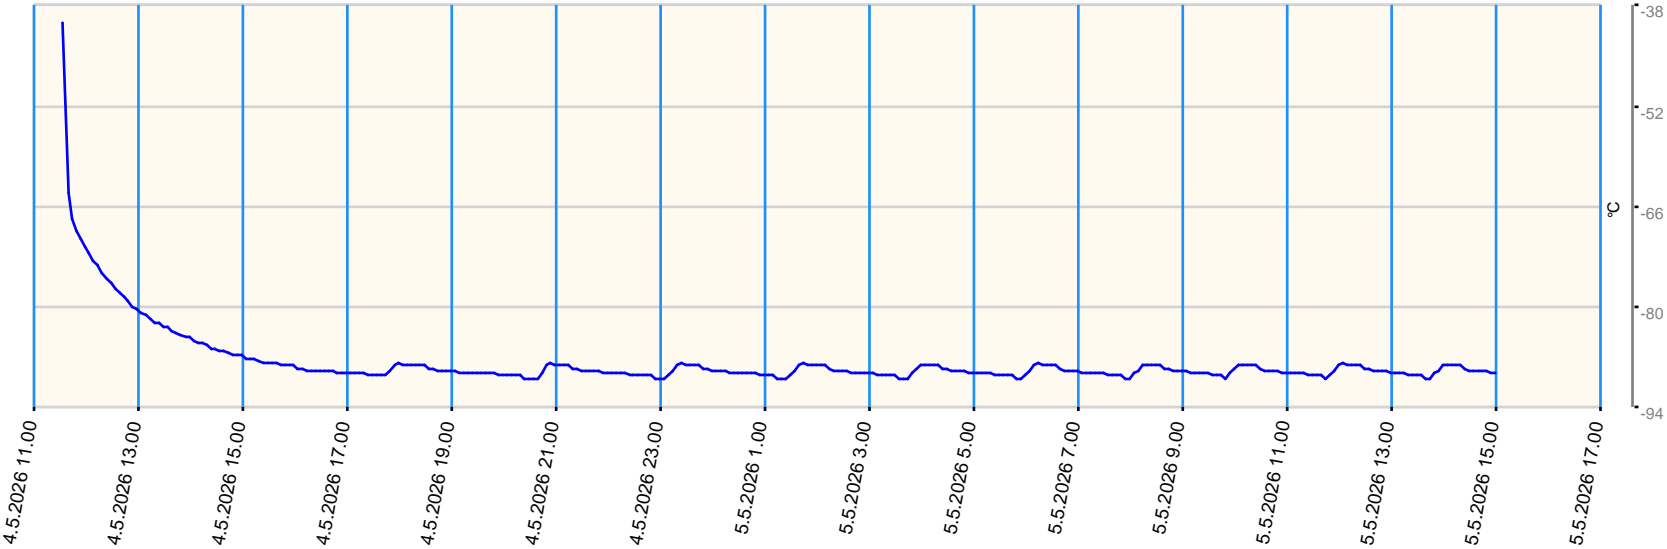

Sensor value report

Report date: 4.5.2026 11.30.00 - 5.5.2026 15.00.00

Asset: VDW - Repair Centre GPRS Gateway TGG Tel: +316 57105258

- last measurement less than 10 measurement intervals before
- last measurement more than 10 measurement intervals before
- no data for last measurement before

Node	Sensor	Unit	Min value	Max value	Avg value	Latest measurement	Latest value	State
T07	Ext Temperature 1	°C	-89.9	-40.5	-87.649	7.5.2026 10.35.57	15.9	●