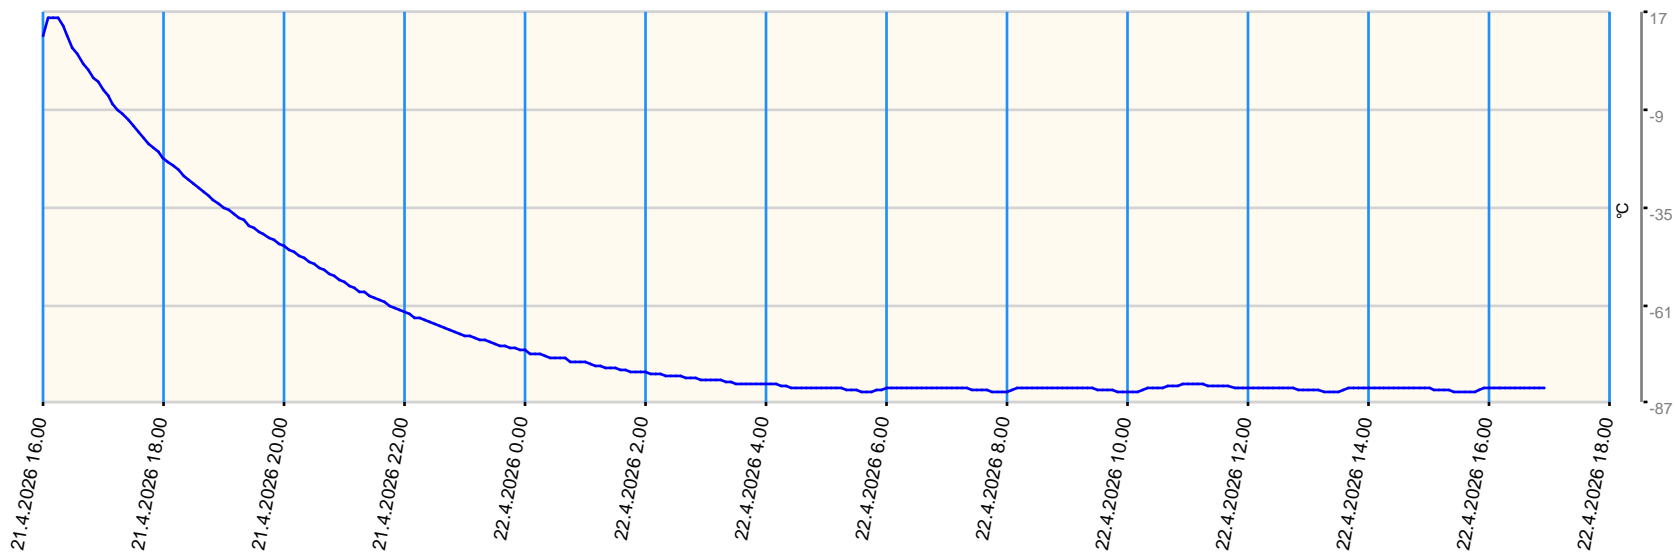

# Sensor value report

Report date: 21.4.2026 16.00.00 - 22.4.2026 17.00.00

Asset: VDW - Repair Centre GPRS Gateway TGG Tel: +316 57105258

- last measurement less than 10 measurement intervals before
- last measurement more than 10 measurement intervals before
- no data for last measurement before

Node	Sensor	Unit	Min value	Max value	Avg value	Latest measurement	Latest value	State
T04	Ext Temperature 1	°C	-83.9	15.4	-68.528	5.5.2026 16.46.57	19.7	●