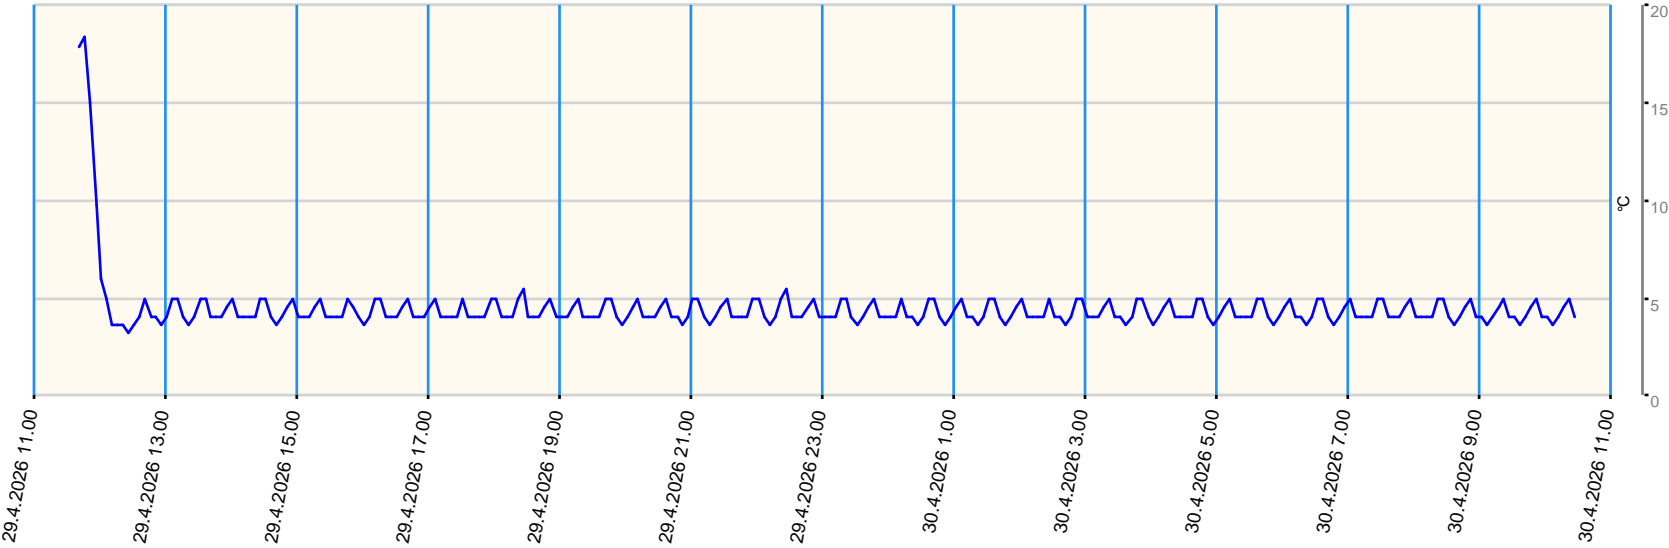

Sensor value report

Report date: 29.4.2026 11.40.00 - 30.4.2026 10.30.00

Asset: VDW - Repair Centre GPRS Gateway TGG Tel: +316 57105258

- last measurement less than 10 measurement intervals before
- last measurement more than 10 measurement intervals before
- no data for last measurement

Node	Sensor	Unit	Min value	Max value	Avg value	Latest measurement	Latest value	State
T03	Ext Temperature 1	°C	3.2	18.4	4.495	5.5.2026 13.21.57	-20.6	●