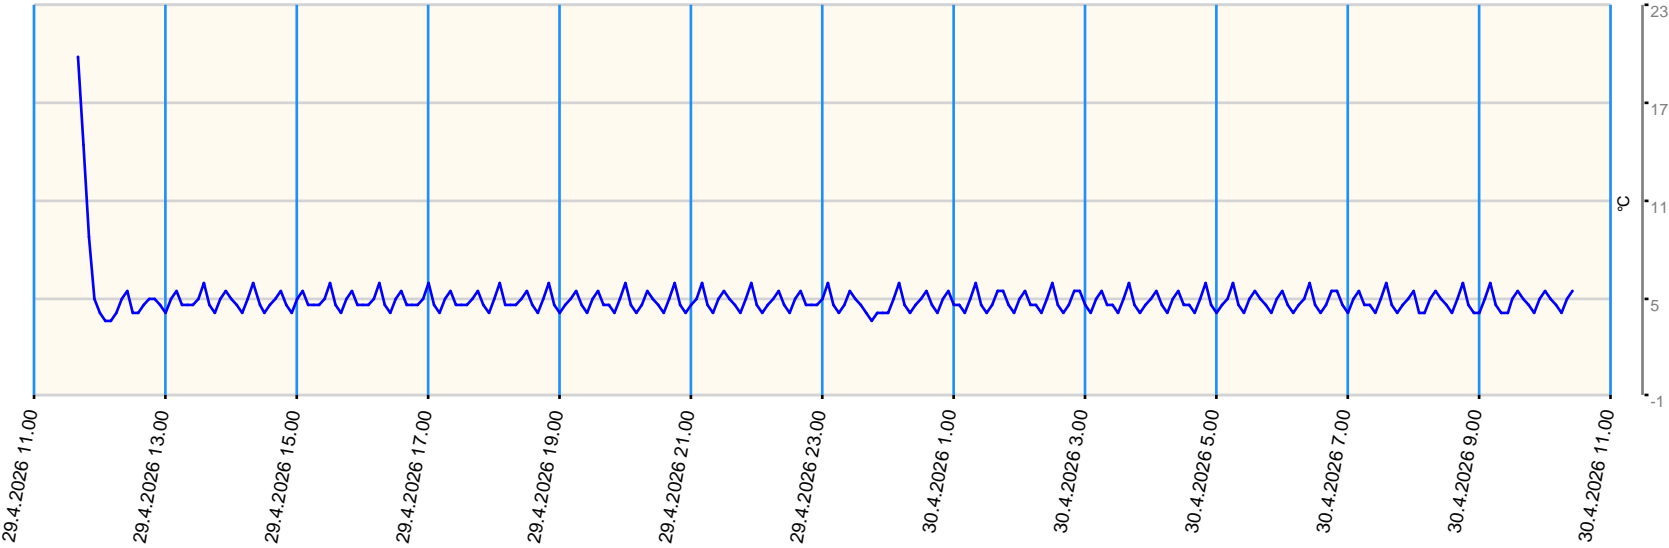

Sensor value report

Report date: 29.4.2026 11.40.00 - 30.4.2026 10.30.00

Asset: VDW - Repair Centre GPRS Gateway TGG Tel: +316 57105258

- last measurement less than 10 measurement intervals before
- last measurement more than 10 measurement intervals before
- no data for last measurement before

Node	Sensor	Unit	Min value	Max value	Avg value	Latest measurement	Latest value	State
B02 - Sensor 2	Ext Temperature 2	°C	3.6	19.8	4.915	5.5.2026 13.16.58	19.8	●