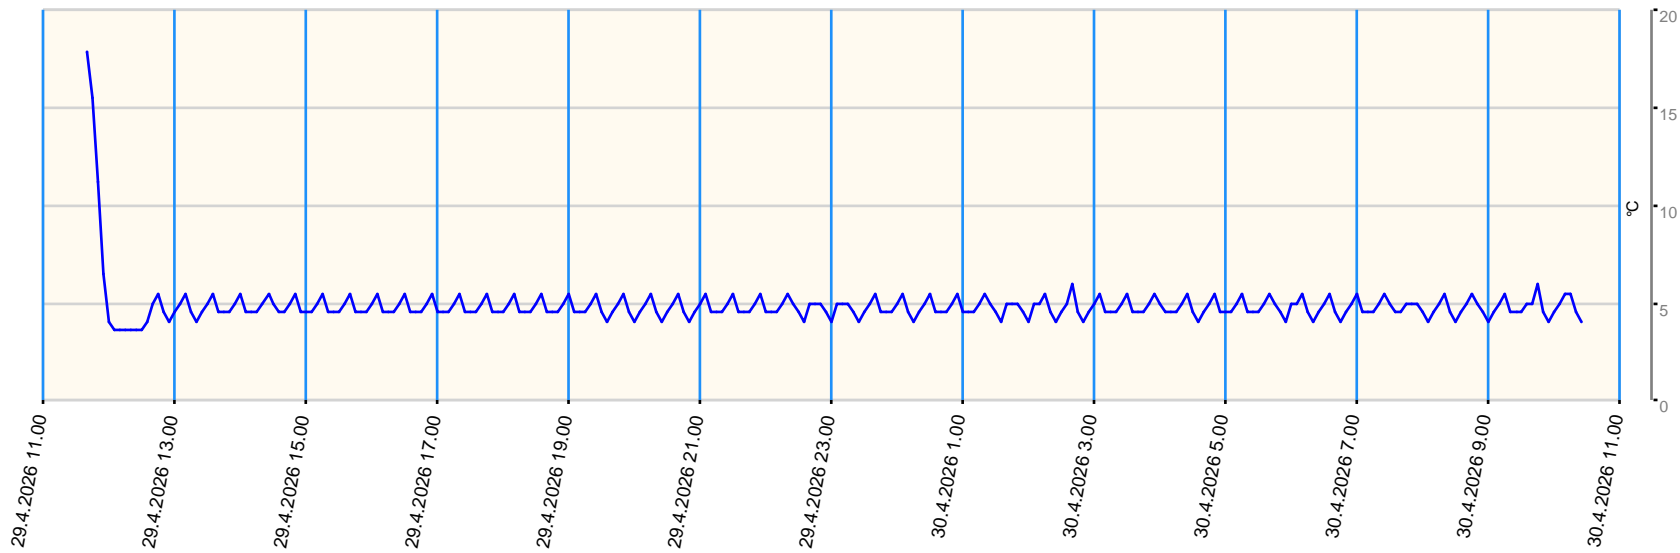

Sensor value report

Report date: 29.4.2026 11.40.00 - 30.4.2026 10.30.00

Asset: VDW - Repair Centre GPRS Gateway TGG Tel: +316 57105258

- last measurement less than 10 measurement intervals before
- last measurement more than 10 measurement intervals before
- no data for last measurement

Node	Sensor	Unit	Min value	Max value	Avg value	Latest measurement	Latest value	State
B02 - Sensor 4	Ext Temperature 4	°C	3.6	17.9	4.916	5.5.2026 13.16.58	-18	●