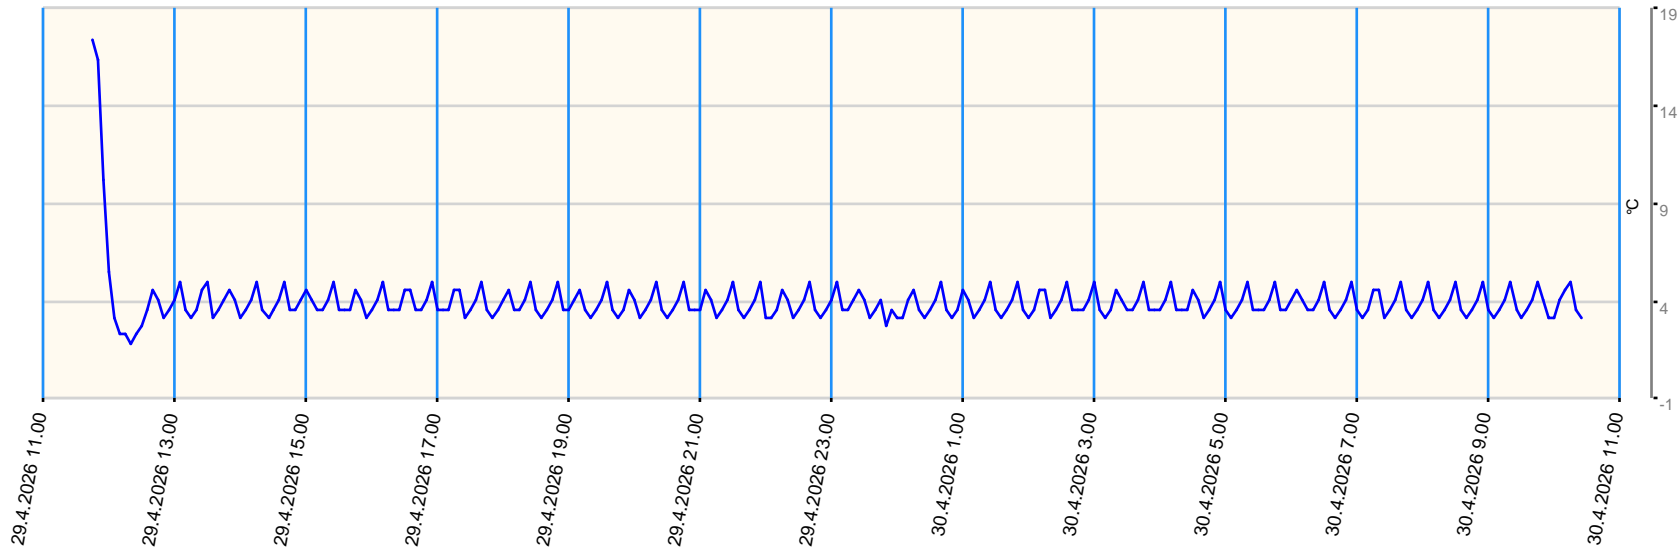

Sensor value report

Report date: 29.4.2026 11.45.00 - 30.4.2026 10.30.00

Asset: VDW - Repair Centre GPRS Gateway TGG Tel: +316 57105258

- last measurement less than 10 measurement intervals before
- last measurement more than 10 measurement intervals before
- no data for last measurement before

Node	Sensor	Unit	Min value	Max value	Avg value	Latest measurement	Latest value	State
B02 - Sensor 1	Ext Temperature 1	°C	1.8	17.4	4.014	5.5.2026 12.26.57	20.3	●