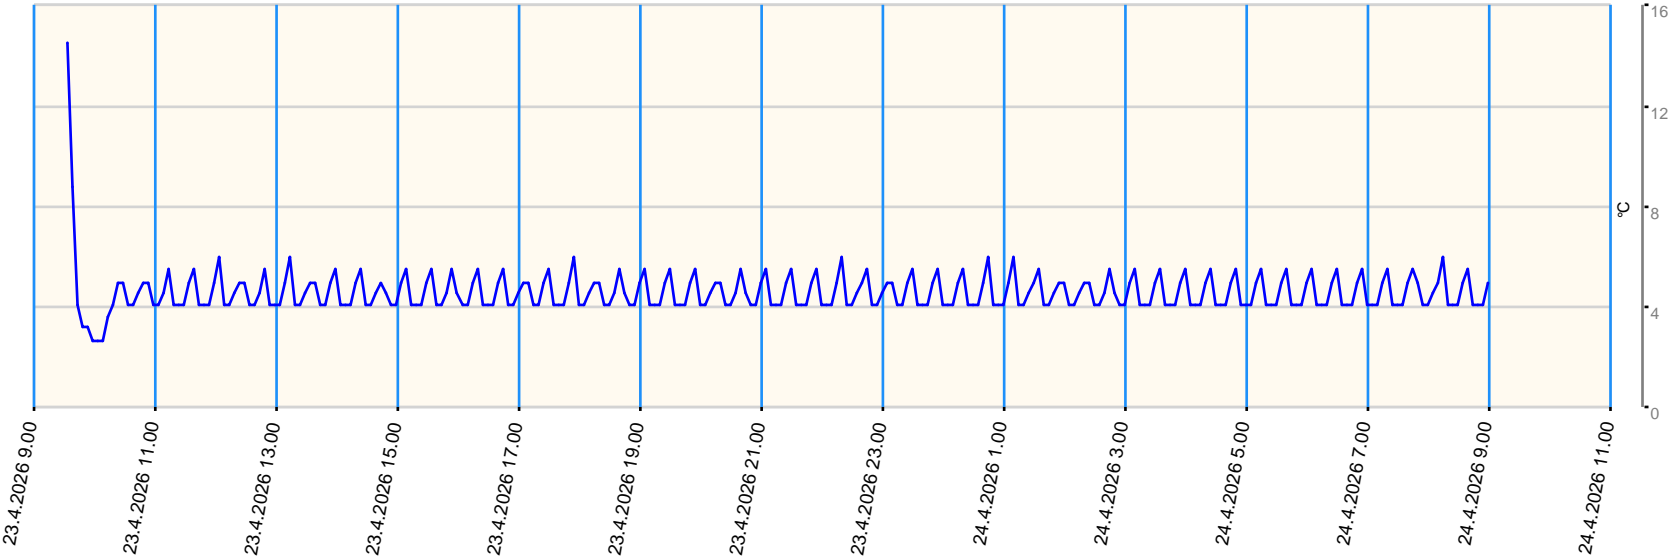

Sensor value report

Report date: 23.4.2026 9.30.00 - 24.4.2026 9.00.00

Asset: VDW - Repair Centre GPRS Gateway TGG Tel: +316 57105258

- last measurement less than 10 measurement intervals before
- last measurement more than 10 measurement intervals before
- no data for last measurement

Node	Sensor	Unit	Min value	Max value	Avg value	Latest measurement	Latest value	State
B02 - Sensor 4	Ext Temperature 4	°C	2.7	14.5	4.607	5.5.2026 12.21.57	-17.6	●