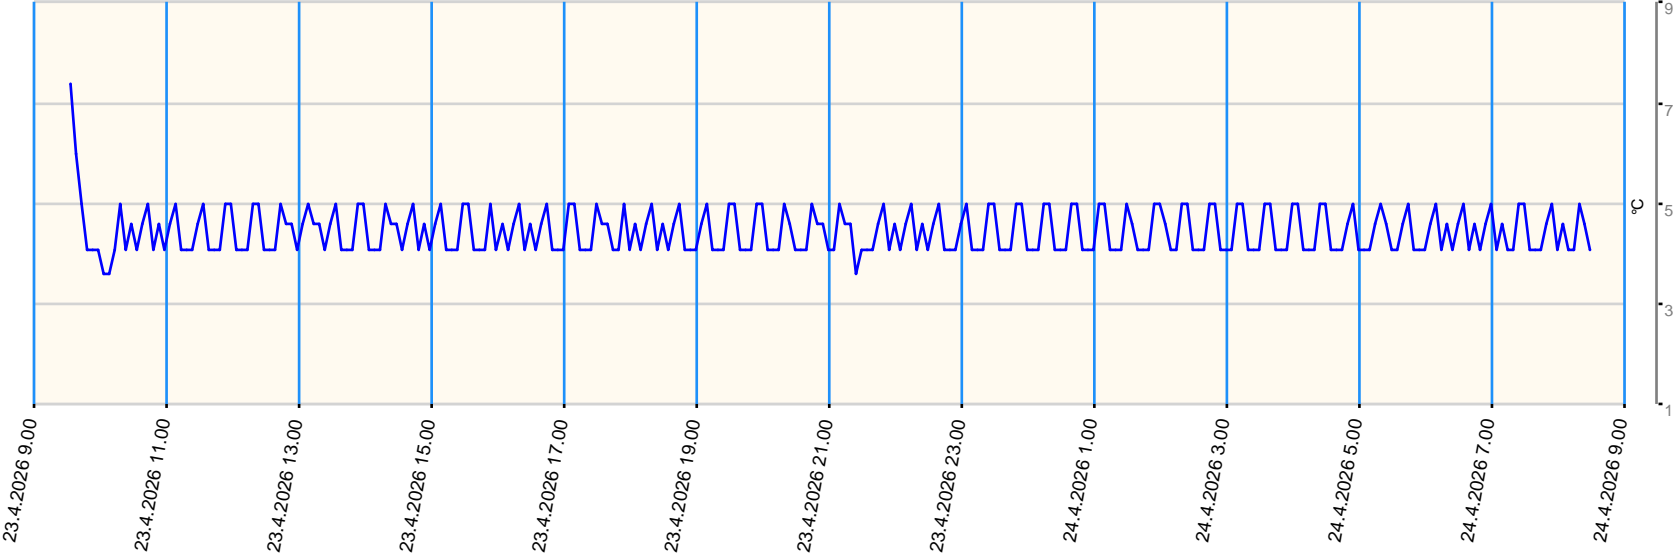

# Sensor value report

Report date: 23.4.2026 9.30.00 - 24.4.2026 8.30.00

Asset: VDW - Repair Centre GPRS Gateway TGG Tel: +316 57105258

● last measurement less than 10 measurement intervals before     
 ● last measurement more than 10 measurement intervals before     
 ● no data for last measurement before

Node	Sensor	Unit	Min value	Max value	Avg value	Latest measurement	Latest value	State
B02 - Sensor 2	Ext Temperature 2	■ °C	3.6	7.4	4.454	5.5.2026 11.56.57	20.3	●