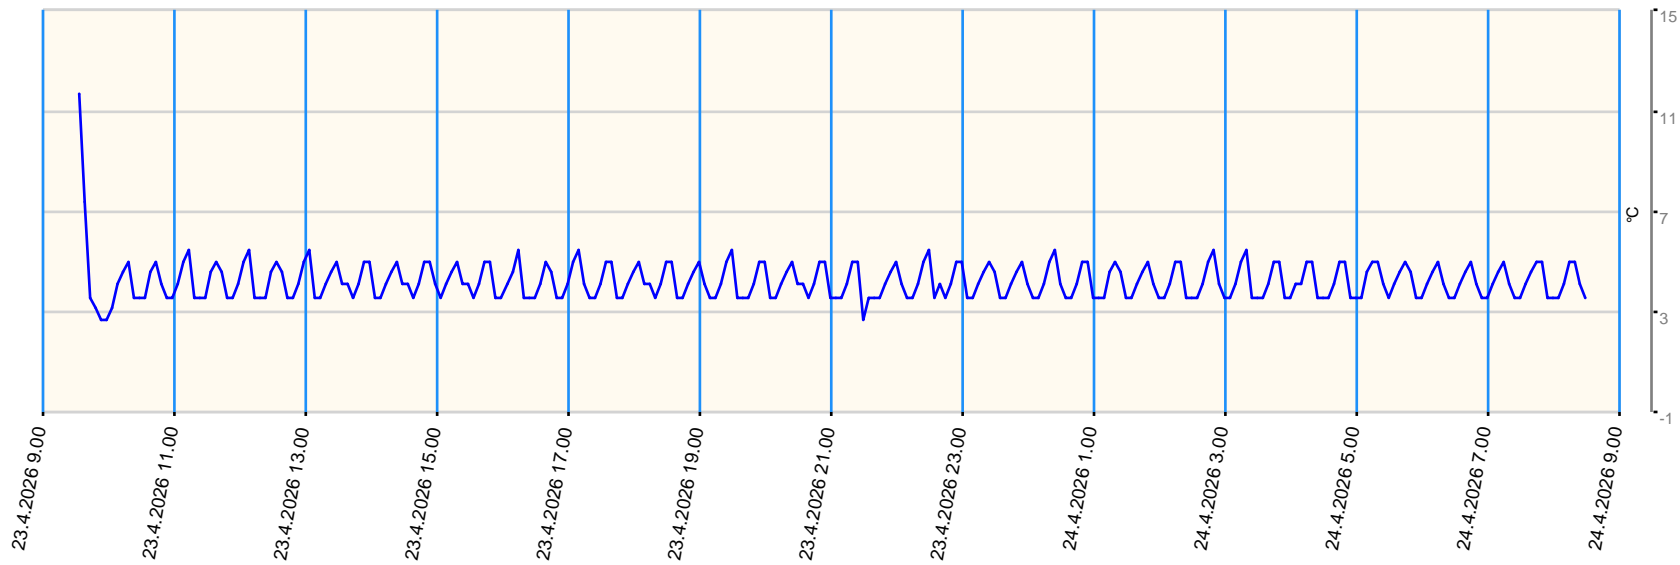

# Sensor value report

Report date: 23.4.2026 9.30.00 - 24.4.2026 8.30.00

Asset: VDW - Repair Centre GPRS Gateway TGG Tel: +316 57105258

- last measurement less than 10 measurement intervals before
- last measurement more than 10 measurement intervals before
- no data for last measurement before

Node	Sensor	Unit	Min value	Max value	Avg value	Latest measurement	Latest value	State
B02 - Sensor 3	Ext Temperature 3	°C	2.7	11.7	4.243	5.5.2026 11.56.57	-22.3	●