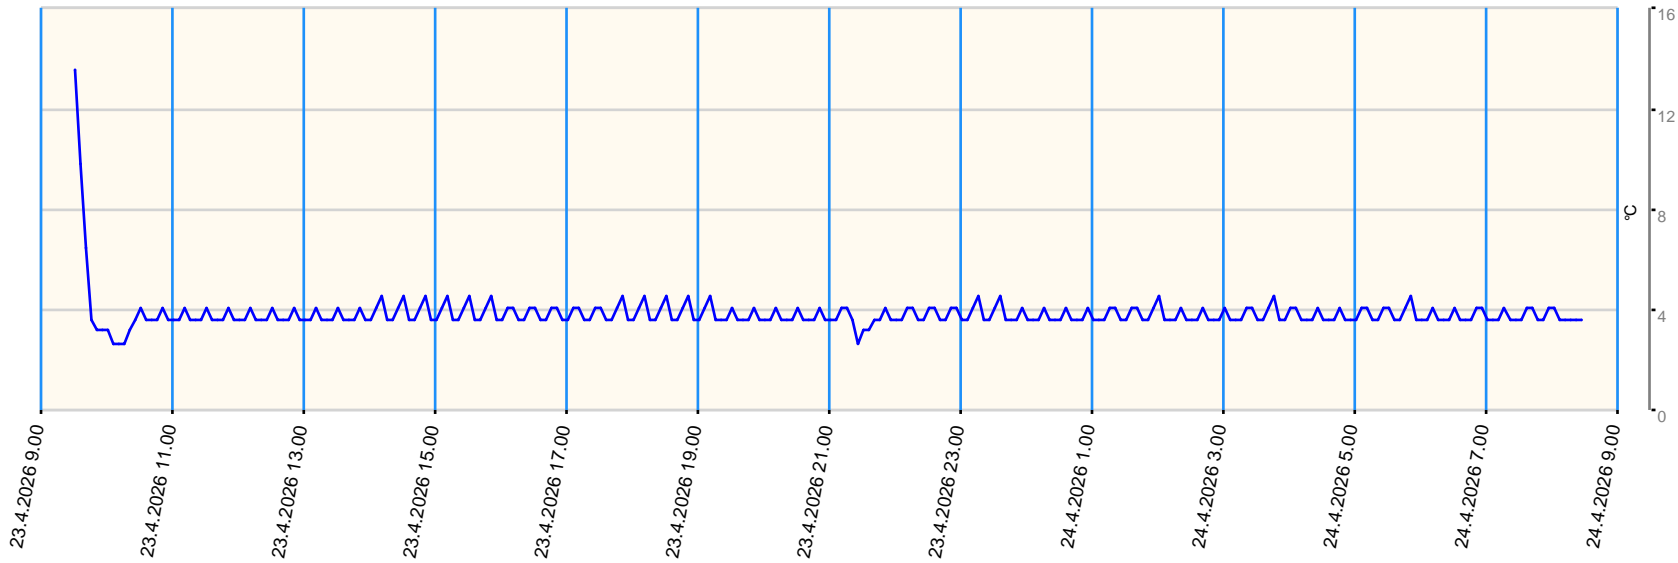

# Sensor value report

Report date: 23.4.2026 9.30.00 - 24.4.2026 8.30.00

Asset: VDW - Repair Centre GPRS Gateway TGG Tel: +316 57105258

- last measurement less than 10 measurement intervals before
- last measurement more than 10 measurement intervals before
- no data for last measurement

Node	Sensor	Unit	Min value	Max value	Avg value	Latest measurement	Latest value	State
B01 - Sensor 1	Ext Temperature 1	°C	2.7	13.6	3.850	5.5.2026 11.44.58	-78	●