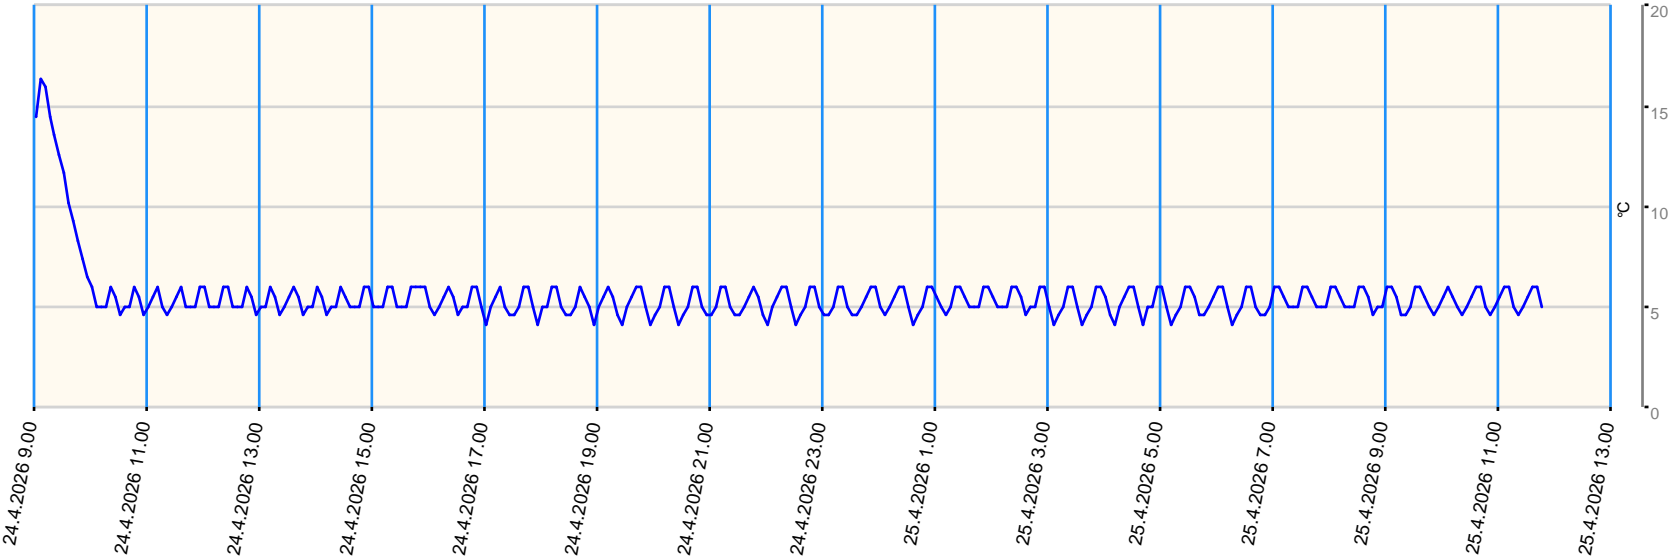

Sensor value report

Report date: 24.4.2026 9.00.00 - 25.4.2026 11.50.00

Asset: VDW - Repair Centre GPRS Gateway TGG Tel: +316 57105258

- last measurement less than 10 measurement intervals before
- last measurement more than 10 measurement intervals before
- no data for last measurement before

Node	Sensor	Unit	Min value	Max value	Avg value	Latest measurement	Latest value	State
B01 - Sensor 1	Ext Temperature 1	°C	4.1	16.4	5.508	5.5.2026 11.39.57	-78	●