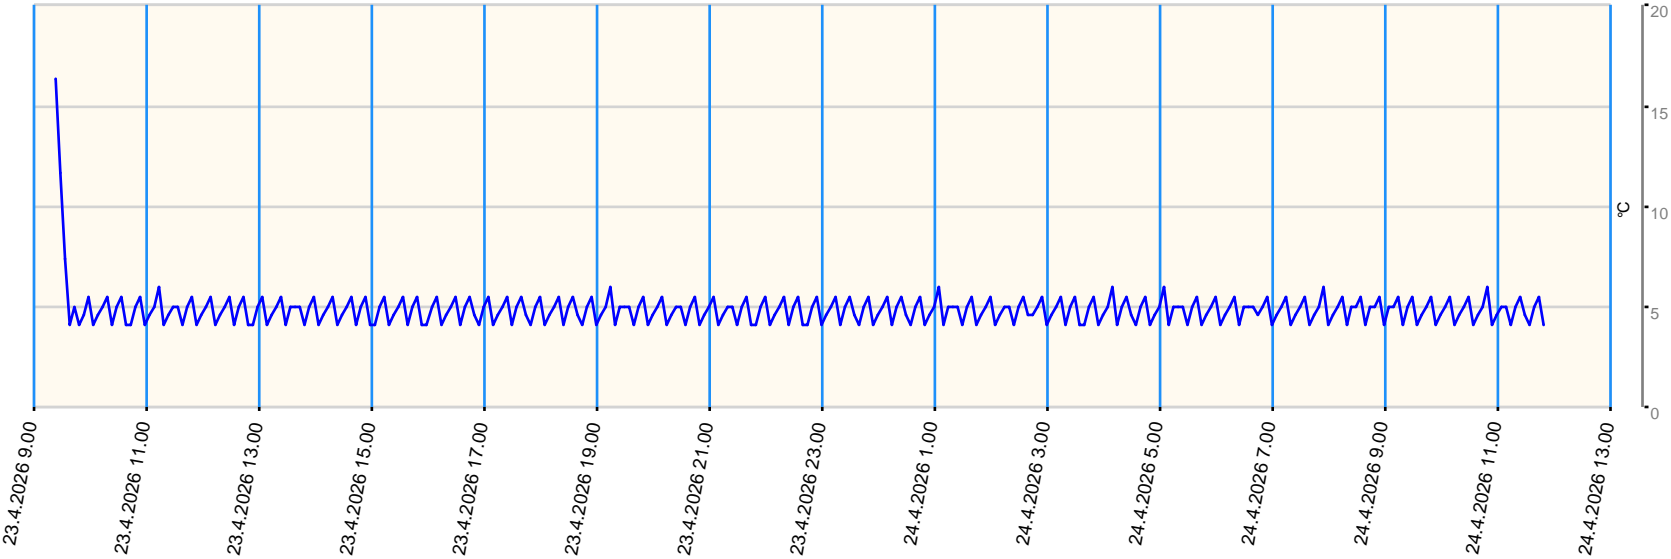

Sensor value report

Report date: 23.4.2026 9.20.00 - 24.4.2026 11.50.00

Asset: VDW - Repair Centre GPRS Gateway TGG Tel: +316 57105258

- last measurement less than 10 measurement intervals before
- last measurement more than 10 measurement intervals before
- no data for last measurement before

Node	Sensor	Unit	Min value	Max value	Avg value	Latest measurement	Latest value	State
B02 - Sensor 1	Ext Temperature 1	°C	4.1	16.4	4.874	5.5.2026 11.36.57	20.3	●