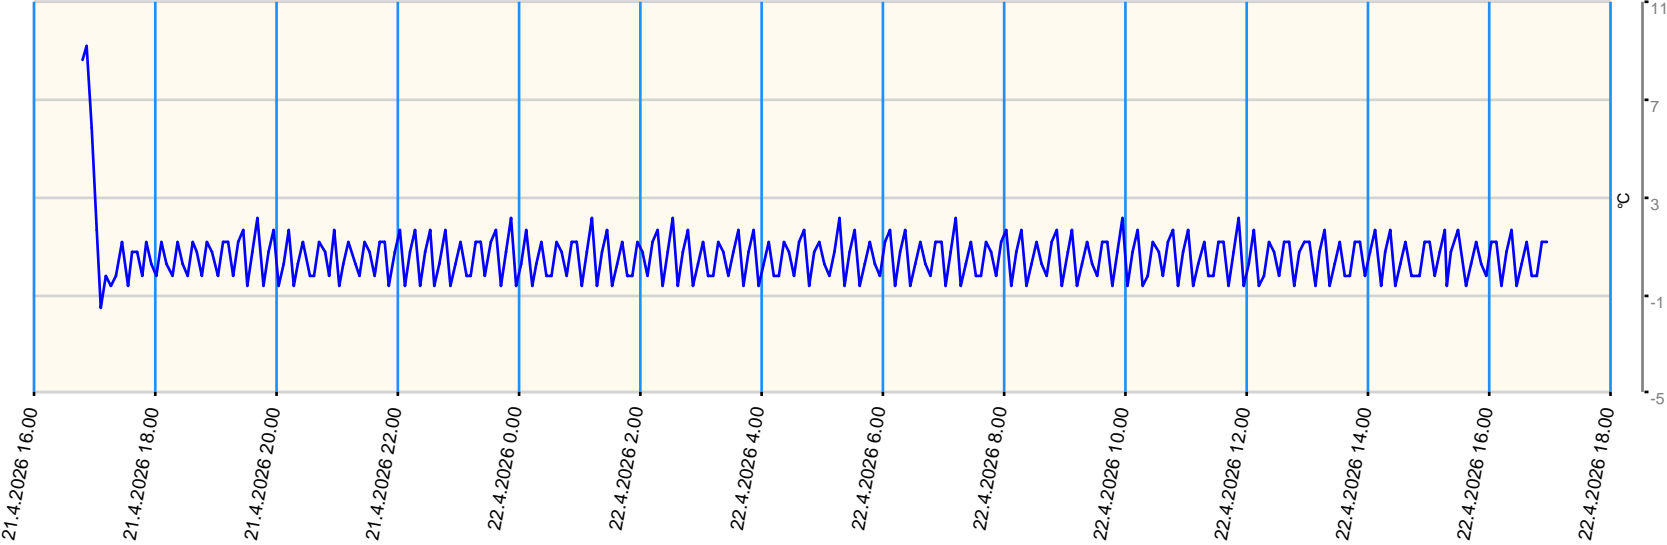

Sensor value report

Report date: 21.4.2026 16.45.00 - 22.4.2026 17.00.00

Asset: VDW - Repair Centre GPRS Gateway TGG Tel: +316 57105258

- last measurement less than 10 measurement intervals before
- last measurement more than 10 measurement intervals before
- no data for last measurement

Node	Sensor	Unit	Min value	Max value	Avg value	Latest measurement	Latest value	State
T07	Ext Temperature 1	°C	-1.5	9.2	0.623	5.5.2026 10.43.57	-88.8	●