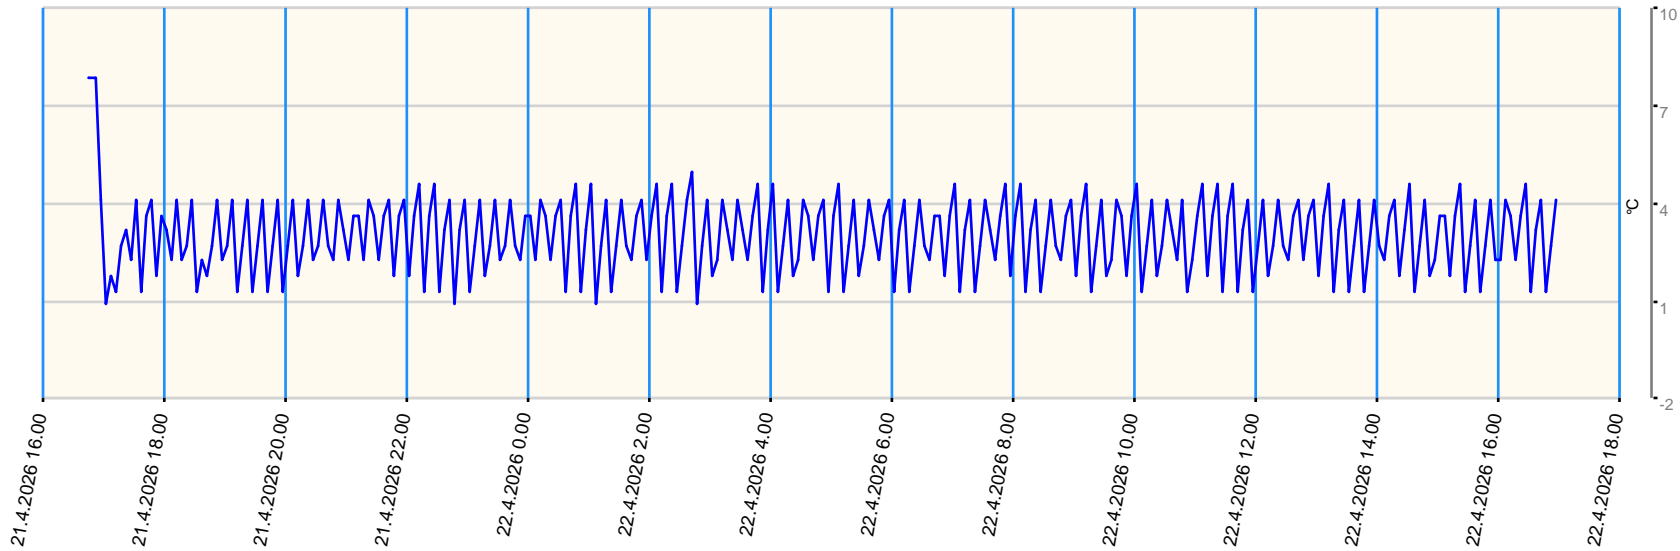

Sensor value report

Report date: 21.4.2026 16.45.00 - 22.4.2026 17.00.00

Asset: VDW - Repair Centre GPRS Gateway TGG Tel: +316 57105258

- last measurement less than 10 measurement intervals before
- last measurement more than 10 measurement intervals before
- no data for last measurement before

Node	Sensor	Unit	Min value	Max value	Avg value	Latest measurement	Latest value	State
T03	Ext Temperature 1	°C	0.9	7.9	3.026	5.5.2026 9.31.58	-21.5	●