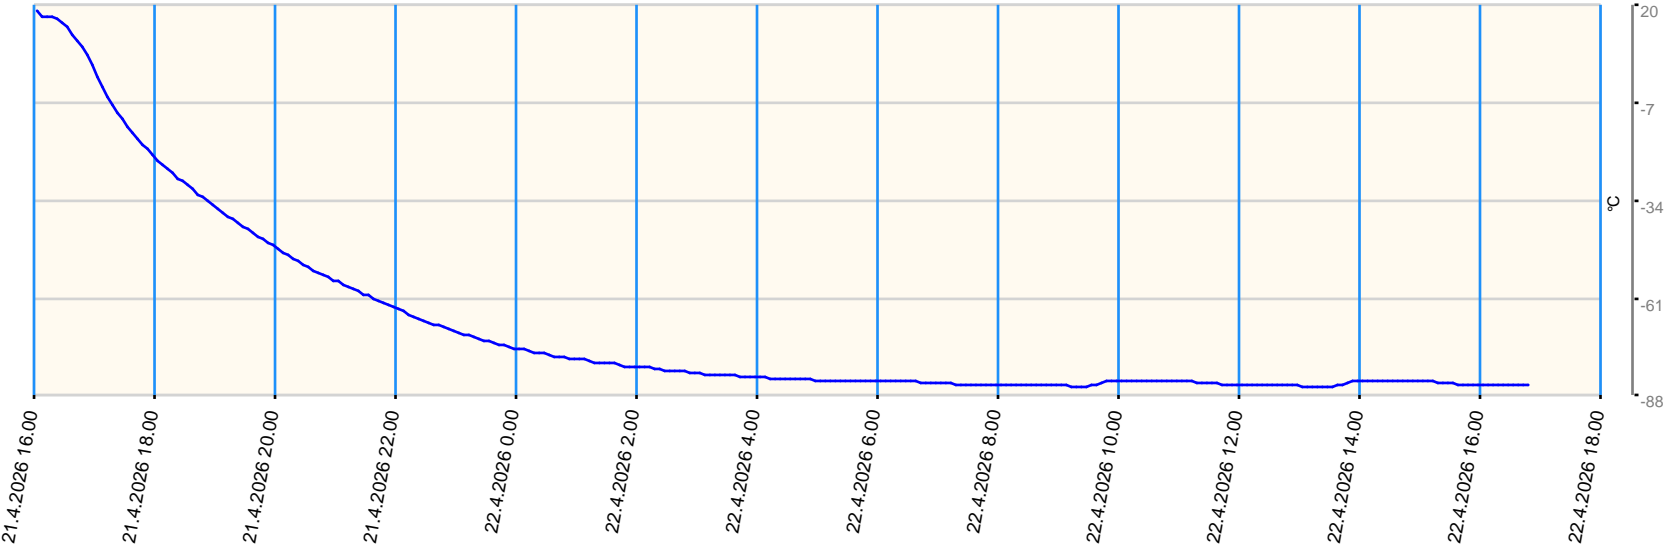

Sensor value report

Report date: 21.4.2026 16.00.00 - 22.4.2026 16.50.00

Asset: VDW - Repair Centre GPRS Gateway TGG Tel: +316 57105258

- last measurement less than 10 measurement intervals before
- last measurement more than 10 measurement intervals before
- no data for last measurement before

Node	Sensor	Unit	Min value	Max value	Avg value	Latest measurement	Latest value	State
B02 - Sensor 2	Ext Temperature 2	°C	-85.6	18.4	-69.412	4.5.2026 16.51.43	19.8	●