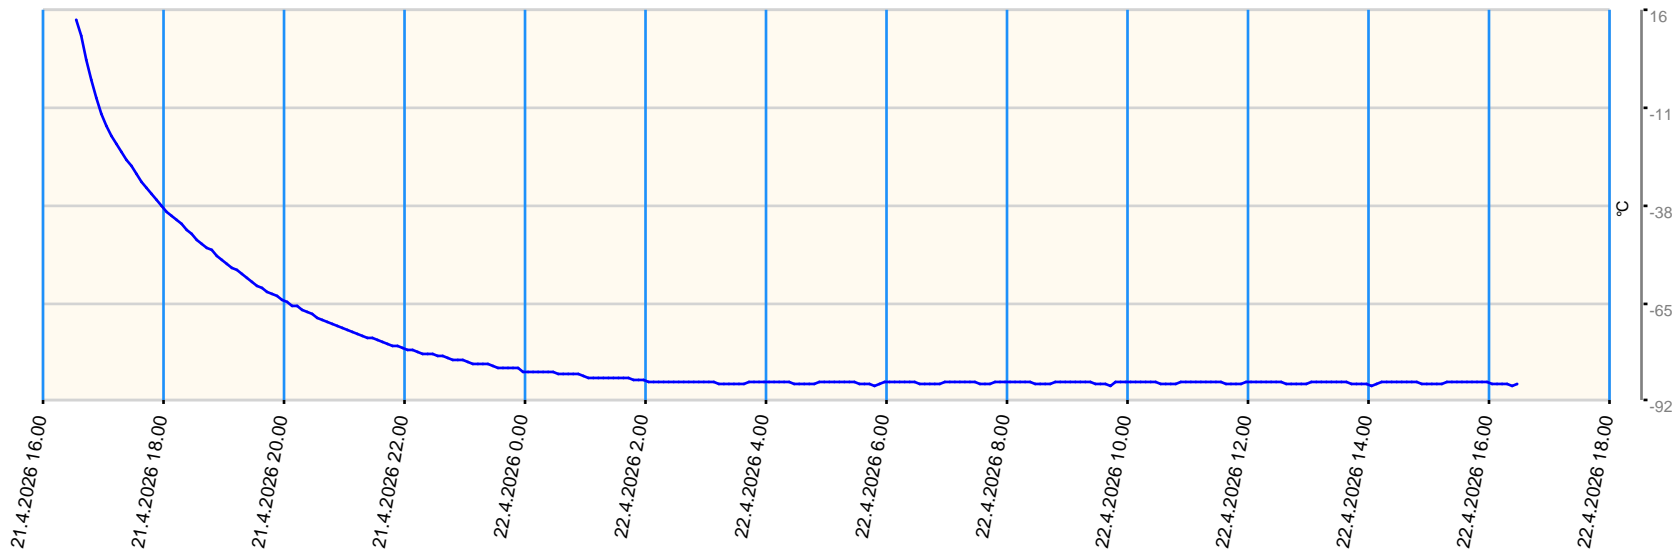

Sensor value report

Report date: 21.4.2026 16.30.00 - 22.4.2026 16.30.00

Asset: VDW - Repair Centre GPRS Gateway TGG Tel: +316 57105258

- last measurement less than 10 measurement intervals before
- last measurement more than 10 measurement intervals before
- no data for last measurement before

Node	Sensor	Unit	Min value	Max value	Avg value	Latest measurement	Latest value	State
B02 - Sensor 1	Ext Temperature 1	°C	-87.7	13.6	-77.978	4.5.2026 9.36.43	21.3	●