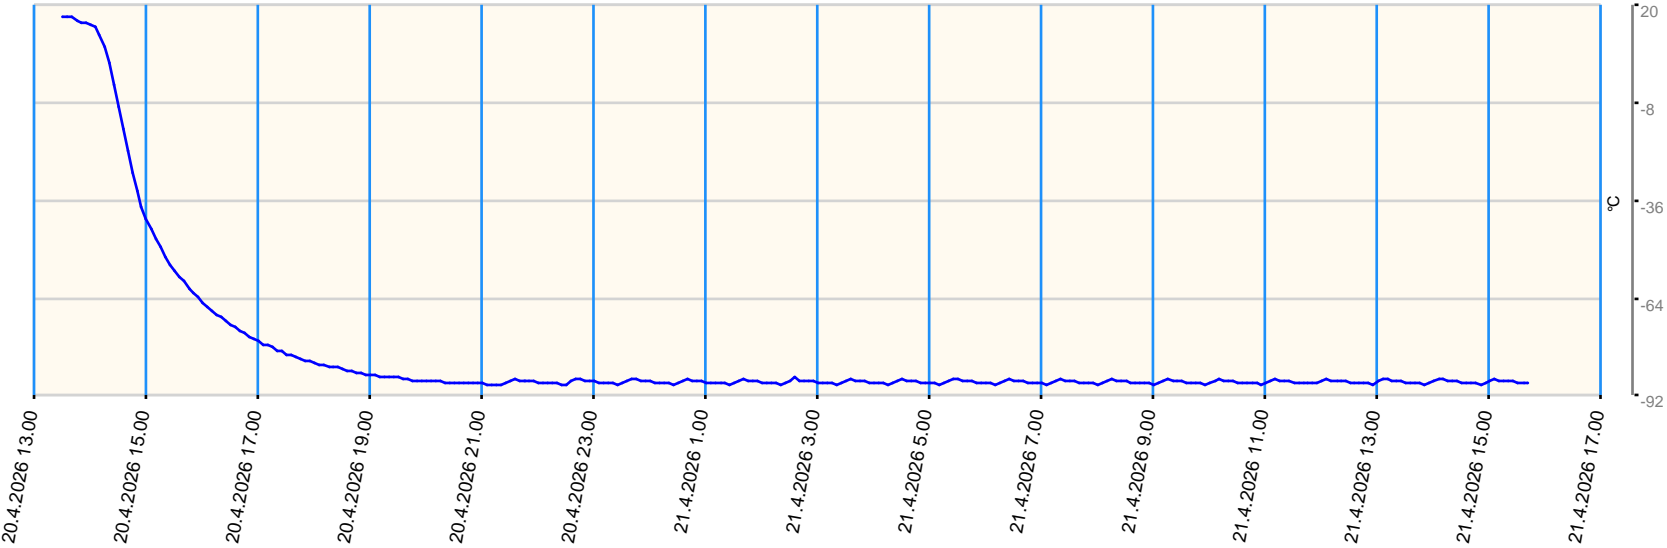

Sensor value report

Report date: 20.4.2026 13.30.00 - 21.4.2026 15.45.00

Asset: VDW - Repair Centre GPRS Gateway TGG Tel: +316 57105258

- last measurement less than 10 measurement intervals before
- last measurement more than 10 measurement intervals before
- no data for last measurement

Node	Sensor	Unit	Min value	Max value	Avg value	Latest measurement	Latest value	State
T02	Ext Temperature 1	■ °C	-88.9	17.1	-80.566	4.5.2026 9.22.43	19.6	●