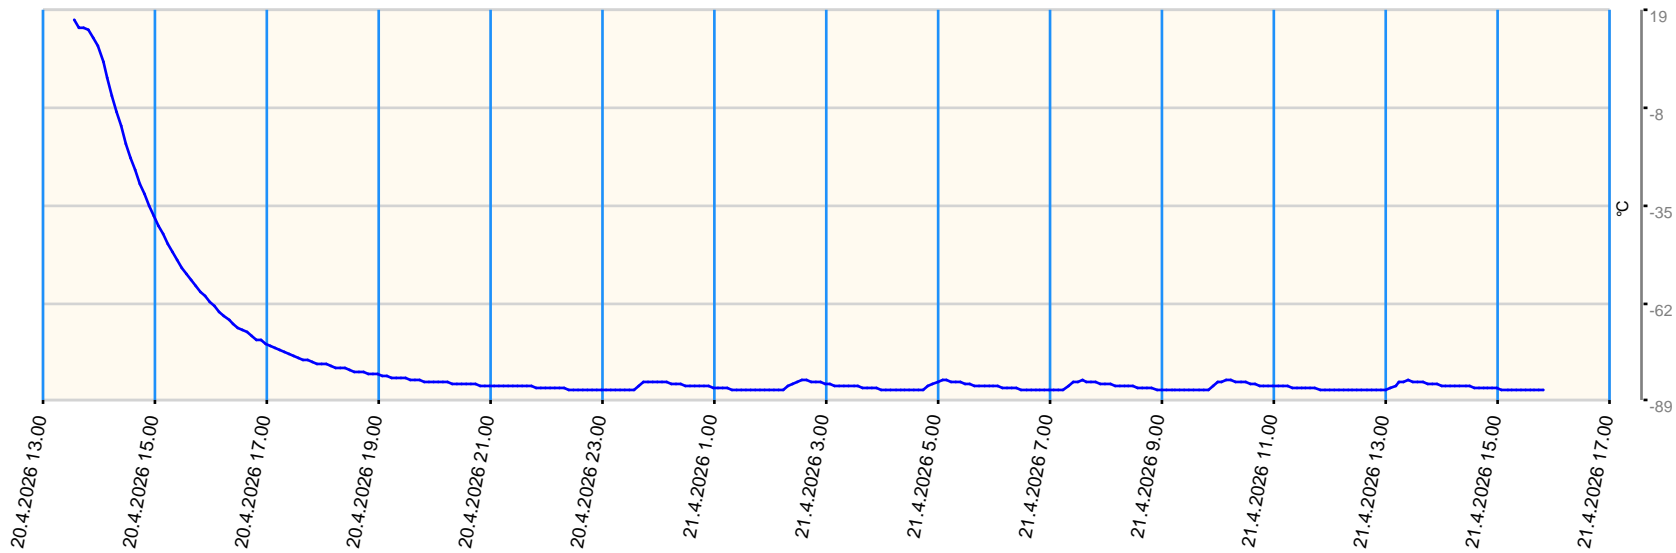

# Sensor value report

Report date: 20.4.2026 13.30.00 - 21.4.2026 15.55.00

Asset: VDW - Repair Centre GPRS Gateway TGG Tel: +316 57105258

- last measurement less than 10 measurement intervals before
- last measurement more than 10 measurement intervals before
- no data for last measurement before

Node	Sensor	Unit	Min value	Max value	Avg value	Latest measurement	Latest value	State
T04	Ext Temperature 1	°C	-85.7	16.3	-78.116	4.5.2026 9.11.43	19.3	●