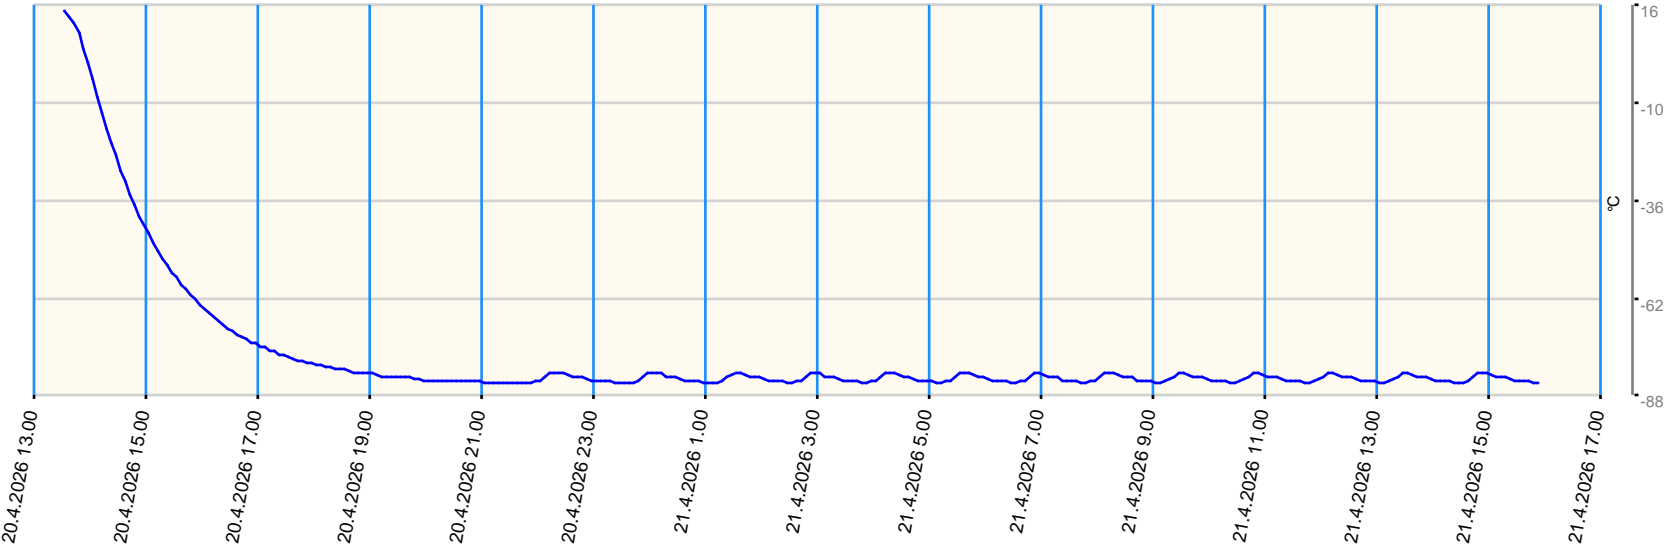

# Sensor value report

Report date: 20.4.2026 13.30.00 - 21.4.2026 15.55.00

Asset: VDW - Repair Centre GPRS Gateway TGG Tel: +316 57105258

- last measurement less than 10 measurement intervals before
- last measurement more than 10 measurement intervals before
- no data for last measurement before

Node	Sensor	Unit	Min value	Max value	Avg value	Latest measurement	Latest value	State
B02 - Sensor 1	Ext Temperature 1	°C	-84.8	14.5	-77.560	4.5.2026 9.01.43	22.8	●