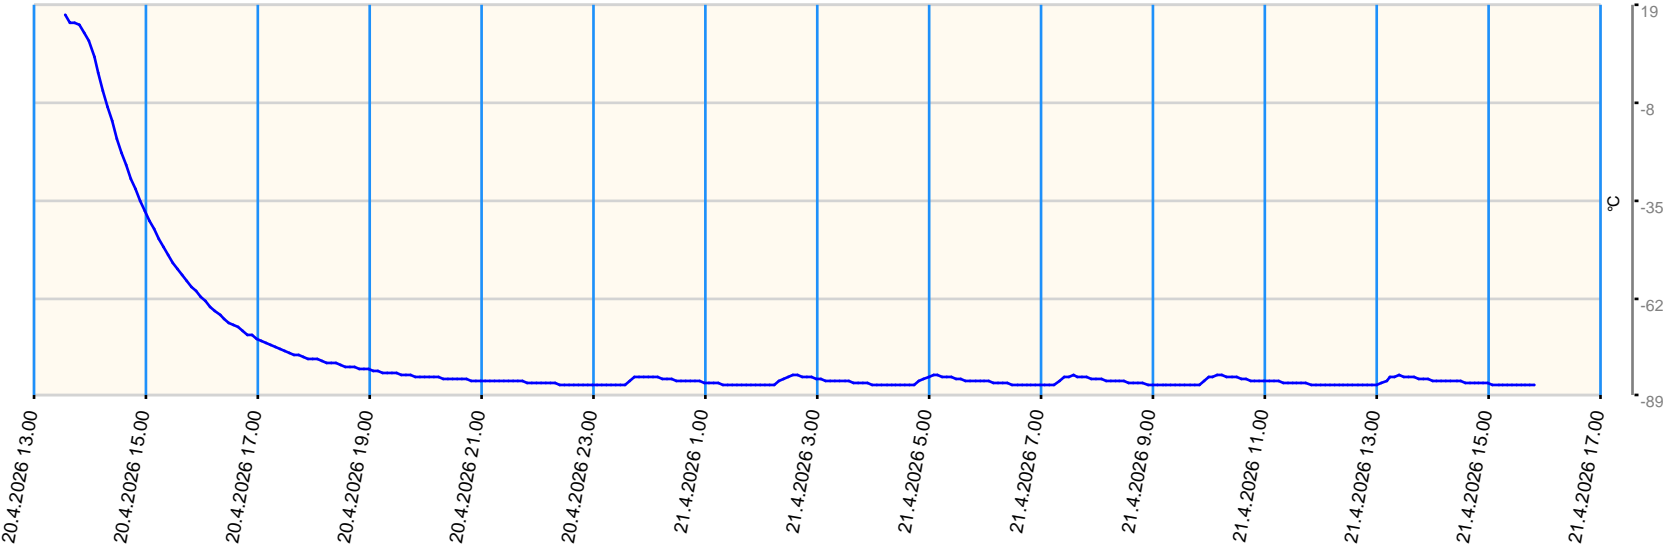

Sensor value report

Report date: 20.4.2026 13.30.00 - 21.4.2026 15.55.00

Asset: VDW - Repair Centre GPRS Gateway TGG Tel: +316 57105258

- last measurement less than 10 measurement intervals before
- last measurement more than 10 measurement intervals before
- no data for last measurement

Node	Sensor	Unit	Min value	Max value	Avg value	Latest measurement	Latest value	State
T04	Ext Temperature 1	°C	-85.7	16.3	-78.116	4.5.2026 9.00.43	19.3	●