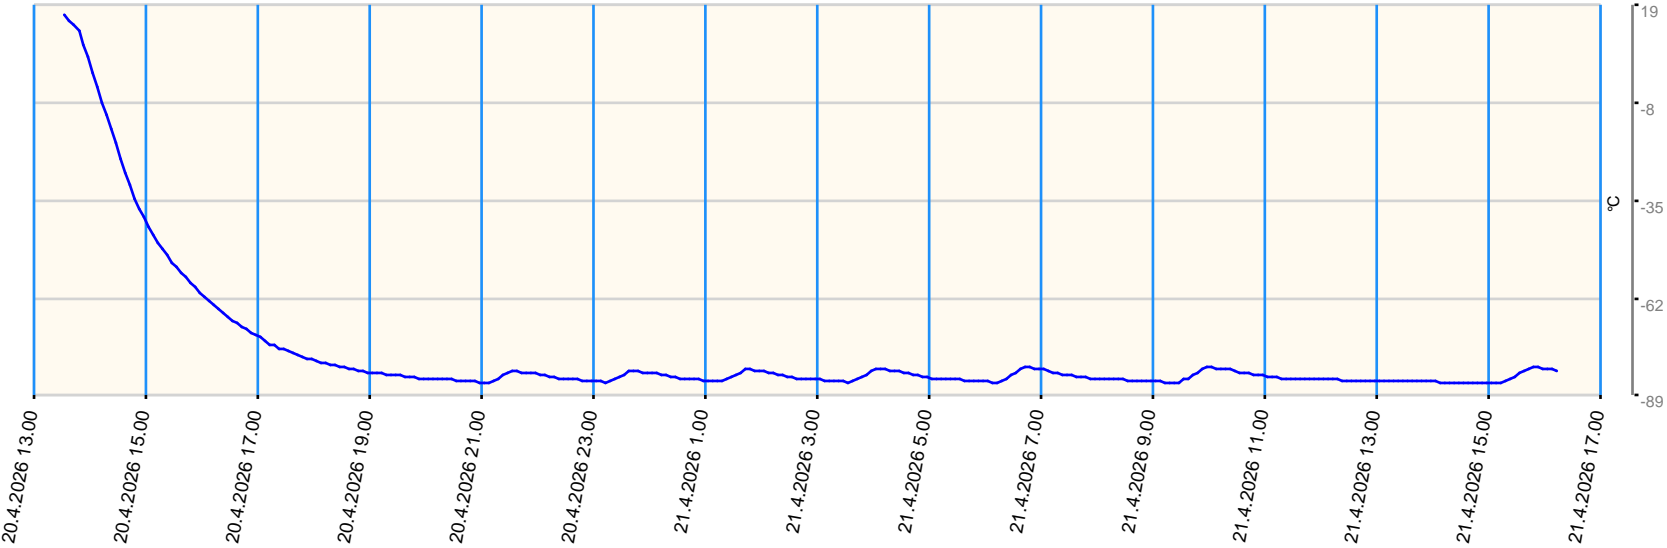

Sensor value report

Report date: 20.4.2026 13.30.00 - 21.4.2026 16.15.00

Asset: VDW - Repair Centre GPRS Gateway TGG Tel: +316 57105258

- last measurement less than 10 measurement intervals before
- last measurement more than 10 measurement intervals before
- no data for last measurement before

Node	Sensor	Unit	Min value	Max value	Avg value	Latest measurement	Latest value	State
B02 - Sensor 3	Ext Temperature 3	°C	-85.2	16.4	-77.442	4.5.2026 8.56.43	-31.3	●