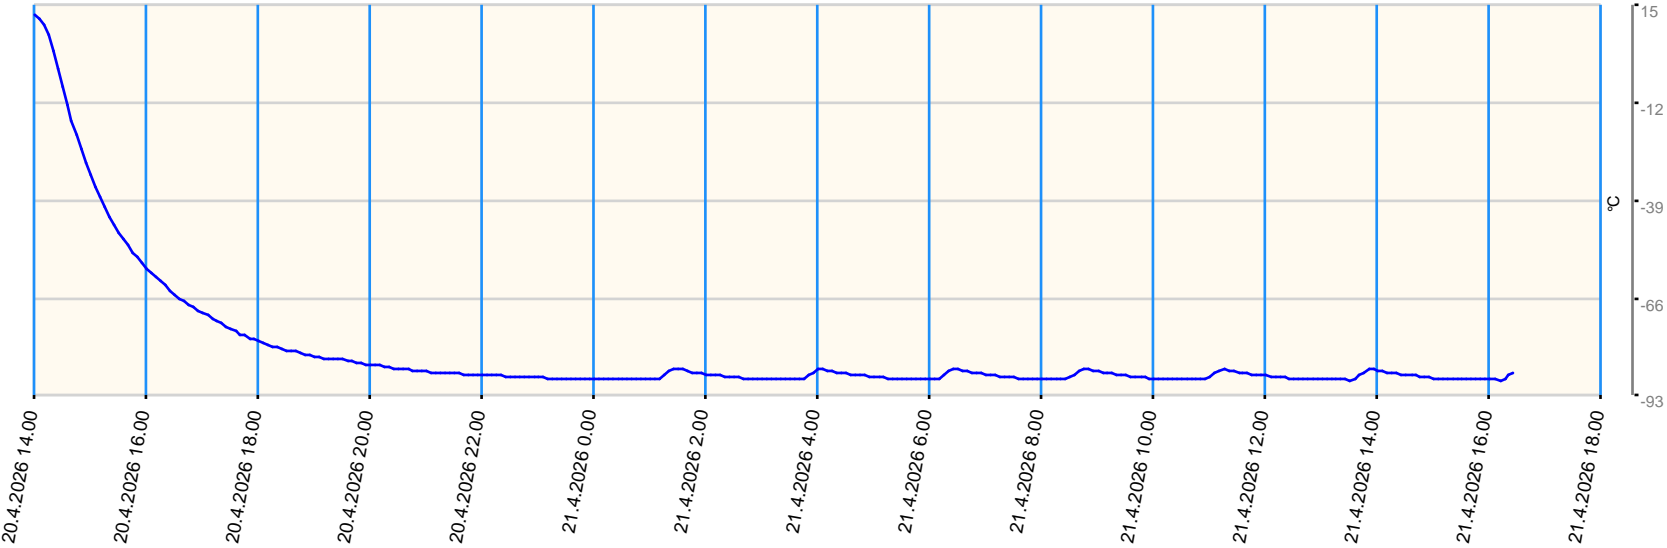

Sensor value report

Report date: 20.4.2026 14.00.00 - 21.4.2026 16.30.00

Asset: VDW - Repair Centre GPRS Gateway TGG Tel: +316 57105258

- last measurement less than 10 measurement intervals before
- last measurement more than 10 measurement intervals before
- no data for last measurement

Node	Sensor	Unit	Min value	Max value	Avg value	Latest measurement	Latest value	State
T07	Ext Temperature 1	°C	-88.8	12.5	-80.903	4.5.2026 8.48.43	16.8	●