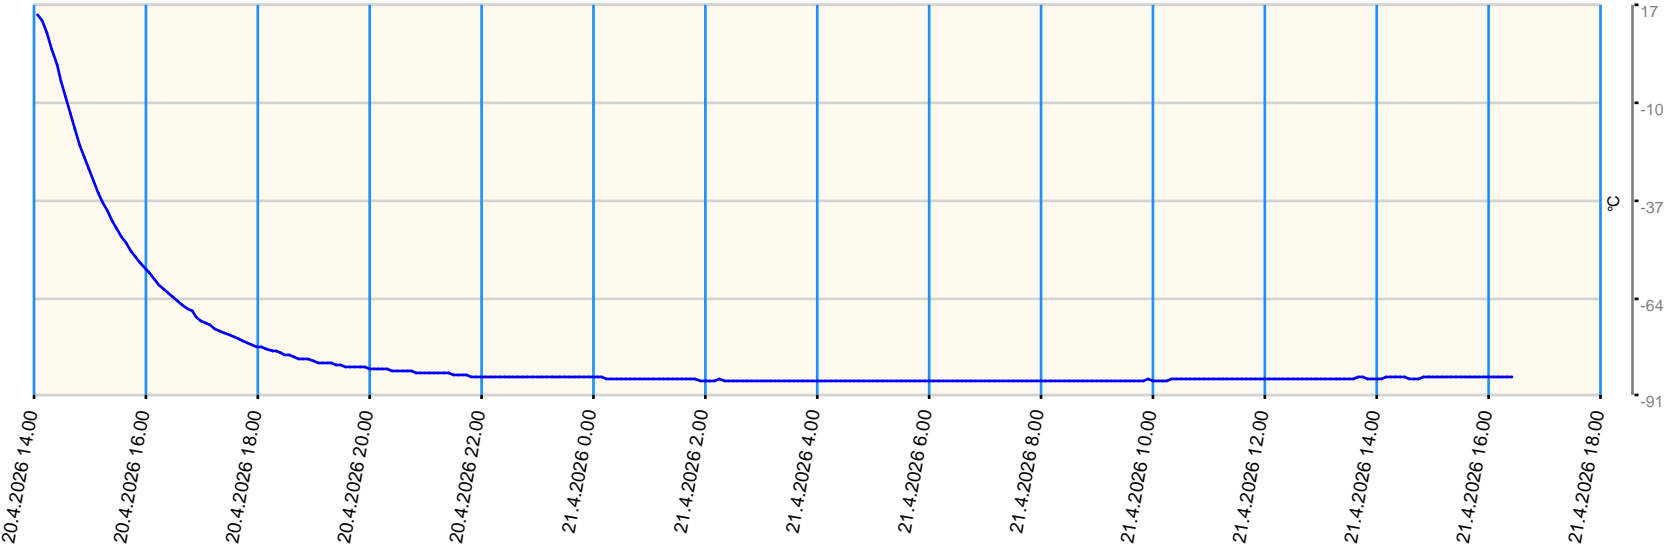

Sensor value report

Report date: 20.4.2026 14.00.00 - 21.4.2026 16.30.00

Asset: VDW - Repair Centre GPRS Gateway TGG Tel: +316 57105258

- last measurement less than 10 measurement intervals before
- last measurement more than 10 measurement intervals before
- no data for last measurement

Node	Sensor	Unit	Min value	Max value	Avg value	Latest measurement	Latest value	State
T03	Ext Temperature 1	°C	-86.6	14.5	-79.942	4.5.2026 8.50.43	19.4	●