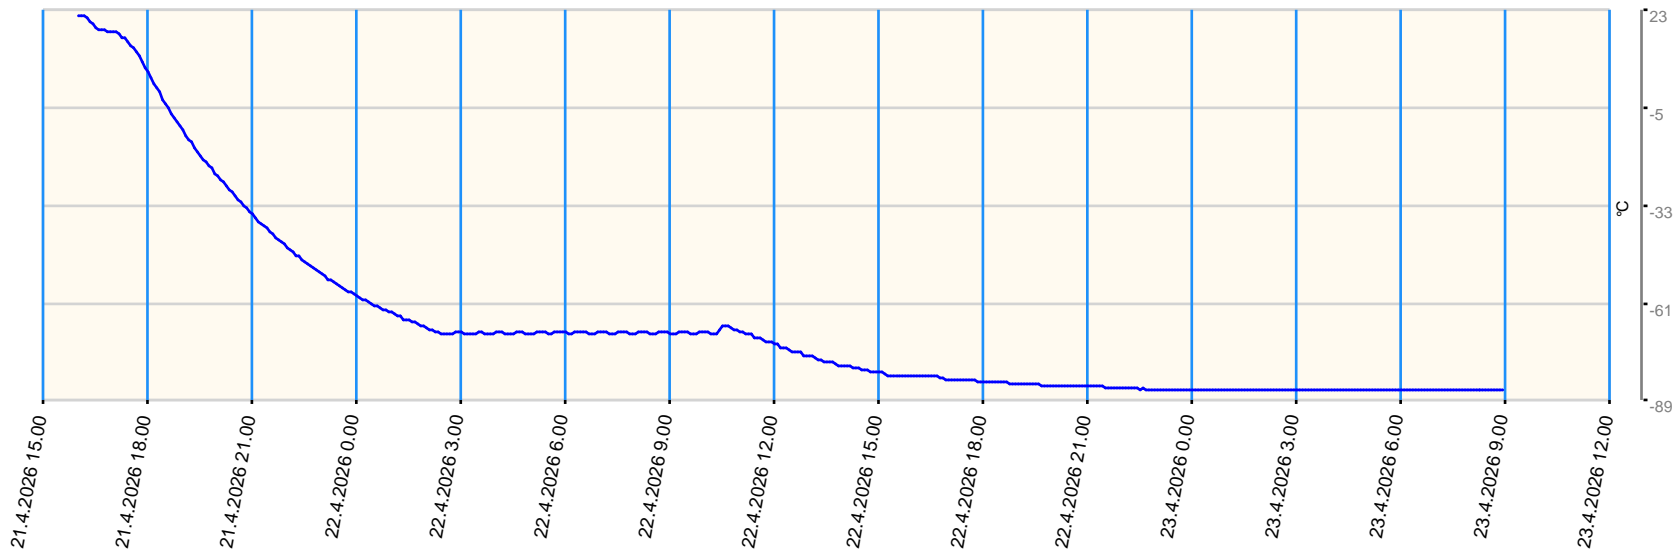

# Sensor value report

Report date: 21.4.2026 16.00.00 - 23.4.2026 9.00.00

Asset: VDW - Repair Centre GPRS Gateway TGG Tel: +316 57105258

- last measurement less than 10 measurement intervals before
- last measurement more than 10 measurement intervals before
- no data for last measurement before

Node	Sensor	Unit	Min value	Max value	Avg value	Latest measurement	Latest value	State
B01 - Sensor 1	Ext Temperature 1	°C	-85.9	21.8	-66.931	4.5.2026 8.39.44	-77.7	●