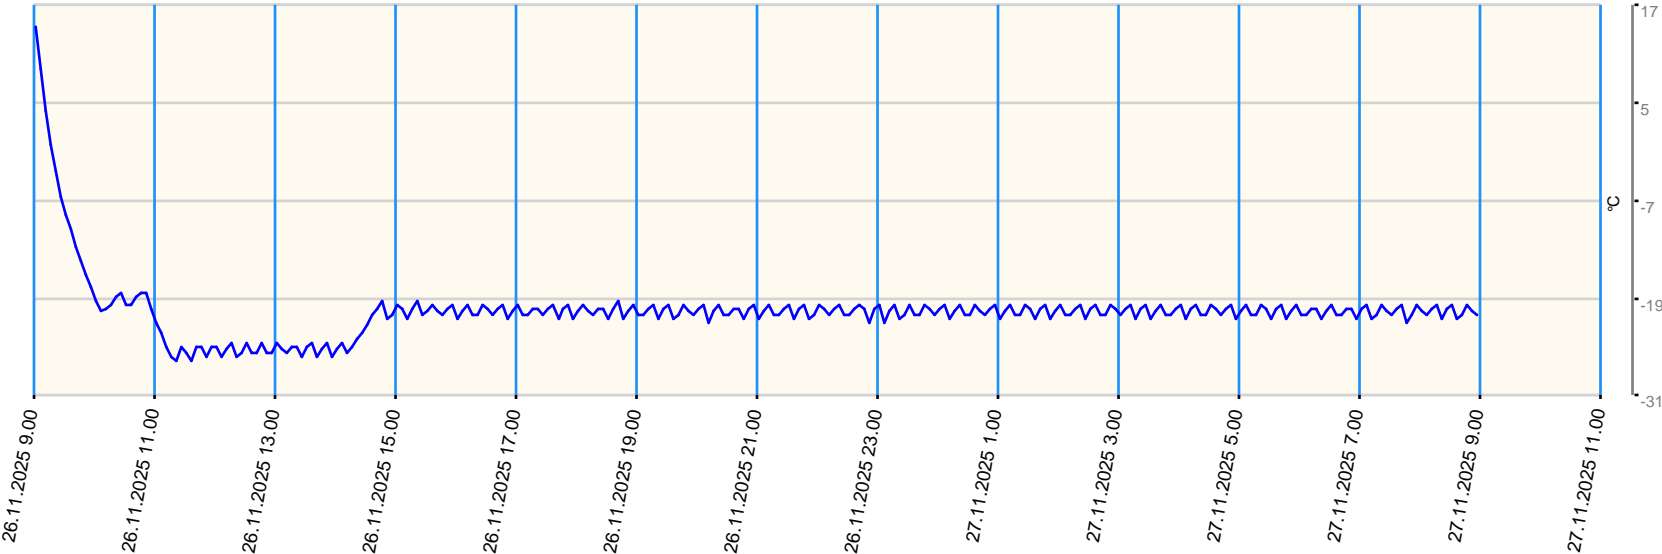

Sensor value report

Report date: 26.11.2025 9.00.00 - 27.11.2025 9.00.00

Asset: VDW - Repair Centre GPRS Gateway TGG Tel: +316 57105258

- last measurement less than 10 measurement intervals before
- last measurement more than 10 measurement intervals before
- no data for last measurement before

| Node | Sensor | Unit | Min value | Max value | Avg value | Latest measurement | Latest value | State |
|----------------|-------------------|------|-----------|-----------|-----------|---------------------|--------------|--------------------------------------|
| B02 - Sensor 2 | Ext Temperature 2 | °C | -26.6 | 14.5 | -20.507 | 28.11.2025 14.43.08 | 16.9 | ● |