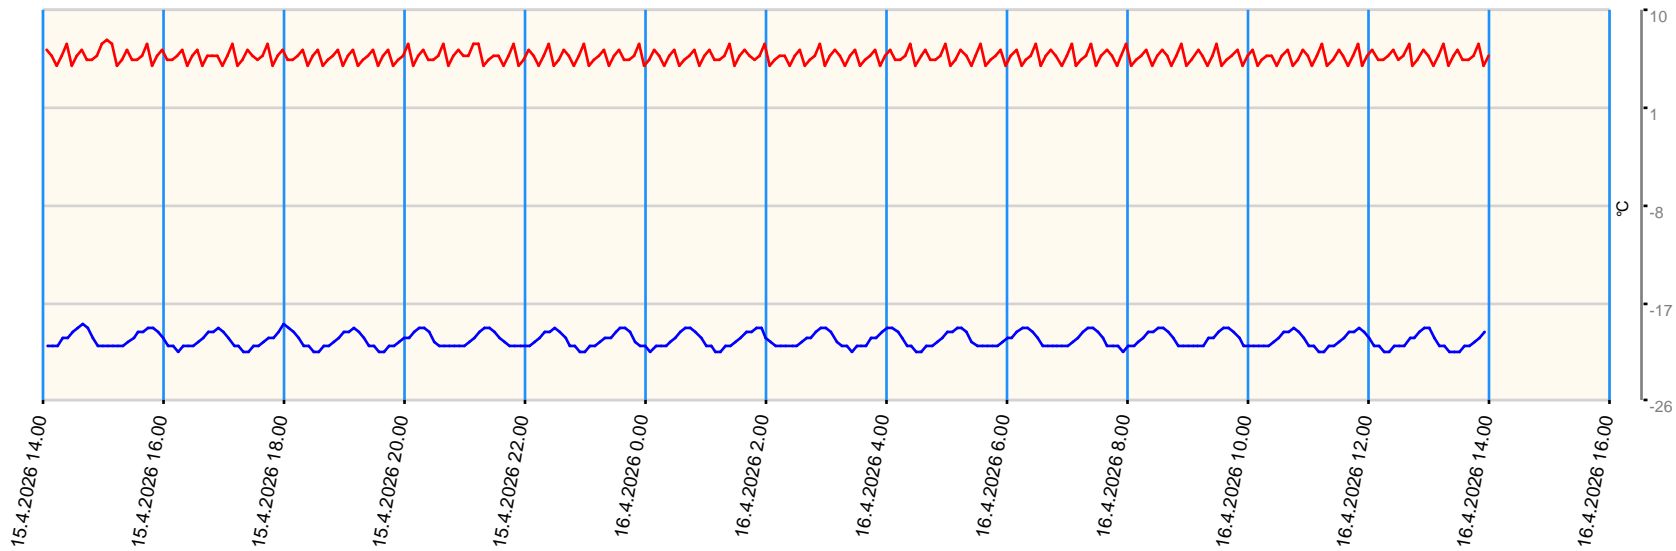

Sensor value report

Report date: 15.4.2026 14.00.00 - 16.4.2026 14.00.00

Asset: VDW - Repair Centre GPRS Gateway TGG Tel: +316 57105258

● last measurement less than 10 measurement intervals before
 ● last measurement more than 10 measurement intervals before
 ● no data for last measurement before

Node	Sensor	Unit	Min value	Max value	Avg value	Latest measurement	Latest value	State
T03	Ext Temperature 1	■ °C	-21.5	-18.9	-20.423	20.4.2026 16.49.48	-67.7	●
T05	Ext Temperature 1	■ °C	5	7.4	5.820	20.4.2026 16.52.48	17.3	●