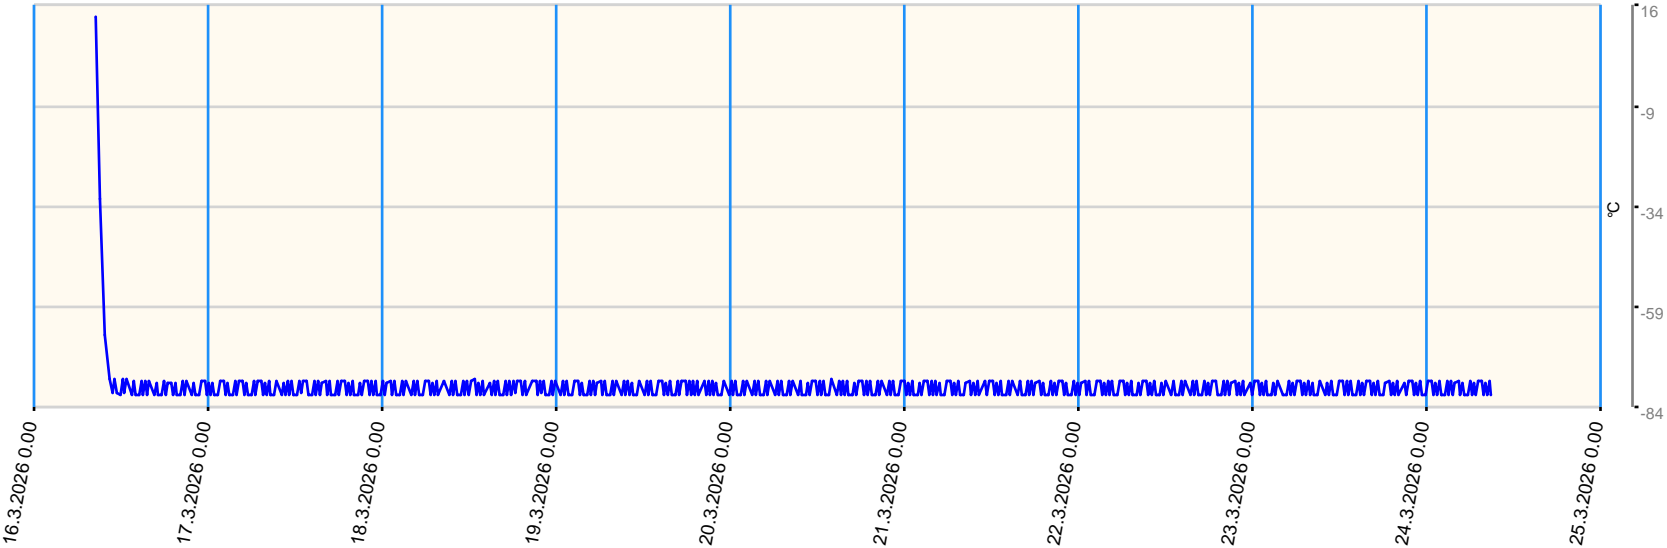

# Sensor value report

Report date: 16.3.2026 8.30.00 - 24.3.2026 9.20.00

Asset: VDW - Repair Centre GPRS Gateway TGG Tel: +316 57105258

- last measurement less than 10 measurement intervals before
- last measurement more than 10 measurement intervals before
- no data for last measurement before

Node	Sensor	Unit	Min value	Max value	Avg value	Latest measurement	Latest value	State
B02 - Sensor 2	Ext Temperature 2	■ °C	-80.9	13.1	-78.653	9.4.2026 21.18.44	-17.6	●