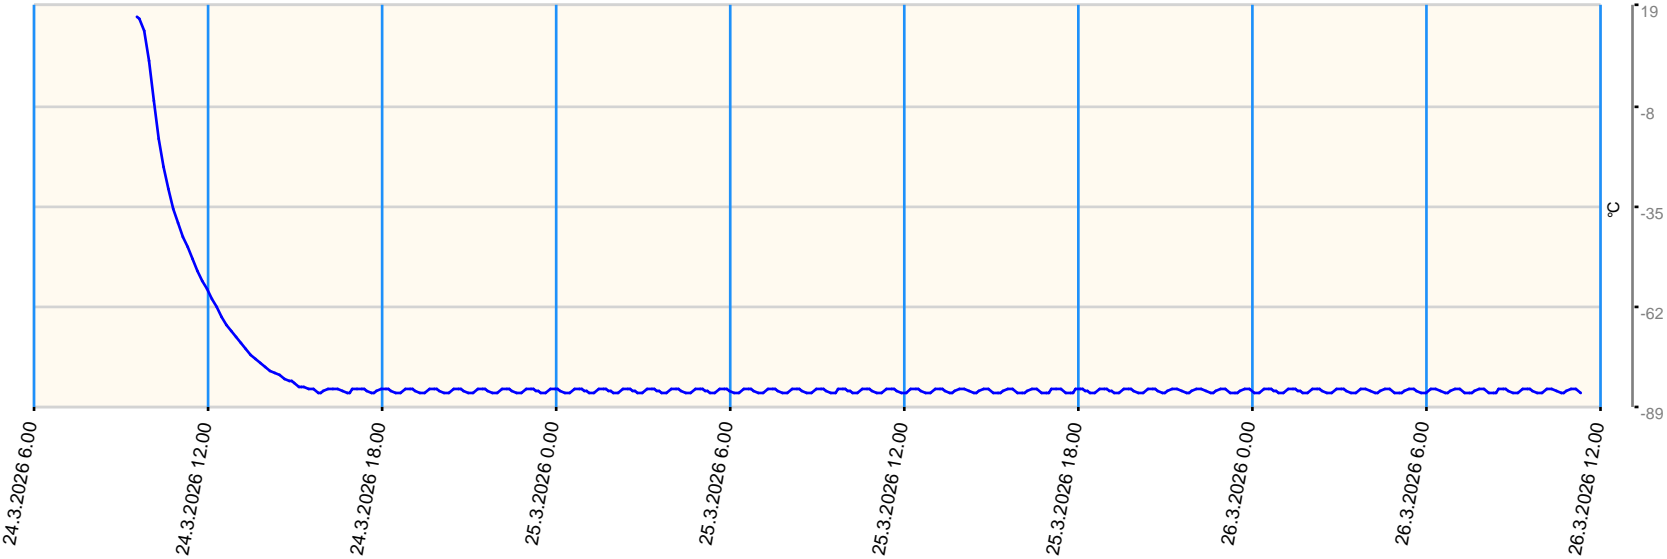

Sensor value report

Report date: 24.3.2026 9.30.00 - 26.3.2026 11.20.00

Asset: VDW - Repair Centre GPRS Gateway TGG Tel: +316 57105258

- last measurement less than 10 measurement intervals before
- last measurement more than 10 measurement intervals before
- no data for last measurement before

Node	Sensor	Unit	Min value	Max value	Avg value	Latest measurement	Latest value	State
B02 - Sensor 3	Ext Temperature 3	°C	-84.8	16	-80.874	9.4.2026 21.13.44	22.8	●