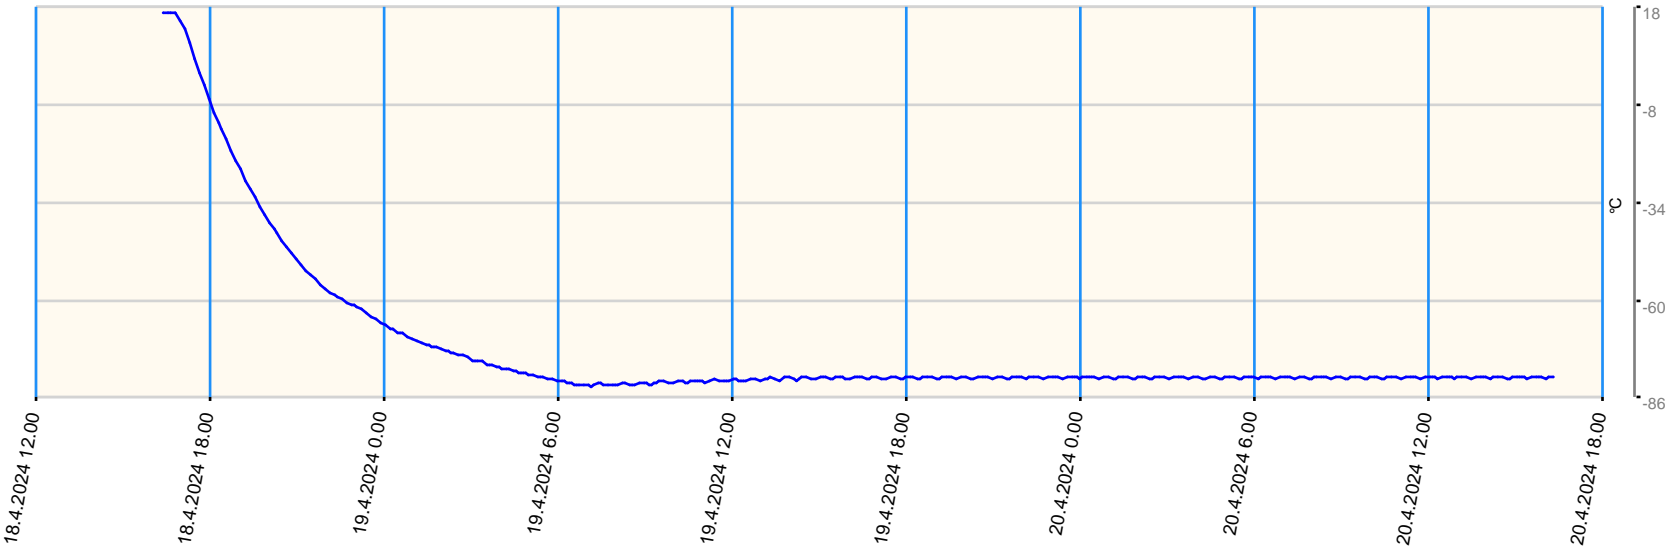

Sensor value report

Report date: 18.4.2024 16.20.00 - 20.4.2024 16.20.00

Asset: VDW Repair Centre GPRS Gateway TGG Tel: +316 57105258

- last measurement less than 10 measurement intervals before
- last measurement more than 10 measurement intervals before
- no data for last measurement before

Node	Sensor	Unit	Min value	Max value	Avg value	Latest measurement	Latest value	State
B02 - Sensor 2	Ext Temperature 2	■ °C	-83.1	16.9	-72.498	24.4.2024 14.14.55	15.5	●