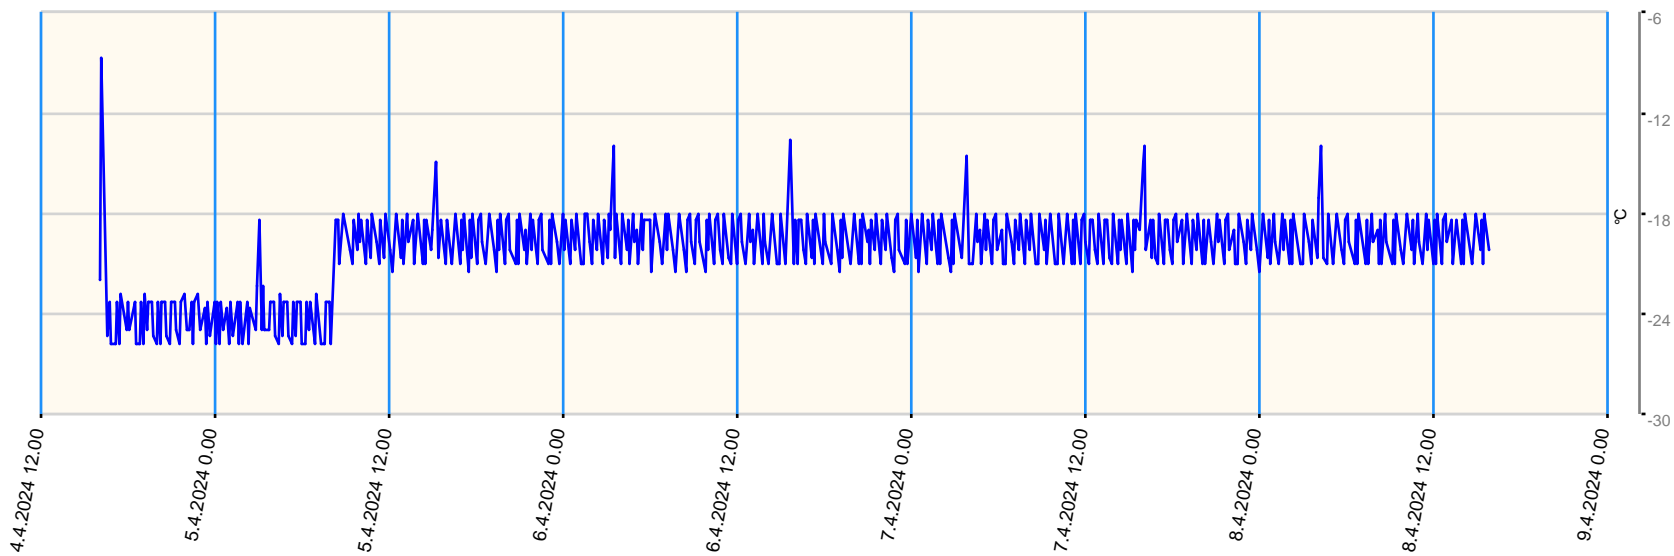

# Sensor value report

Report date: 4.4.2024 16.00.00 - 8.4.2024 16.00.00

Asset: VDW Repair Centre GPRS Gateway TGG Tel: +316 57105258

- last measurement less than 10 measurement intervals before
- last measurement more than 10 measurement intervals before
- no data for last measurement before

Node	Sensor	Unit	Min value	Max value	Avg value	Latest measurement	Latest value	State
B02 - Sensor 4	Ext Temperature 4	°C	-25.8	-8.7	-20.198	17.4.2024 9.27.15	17.9	●

Getest op -25°C en -20°C