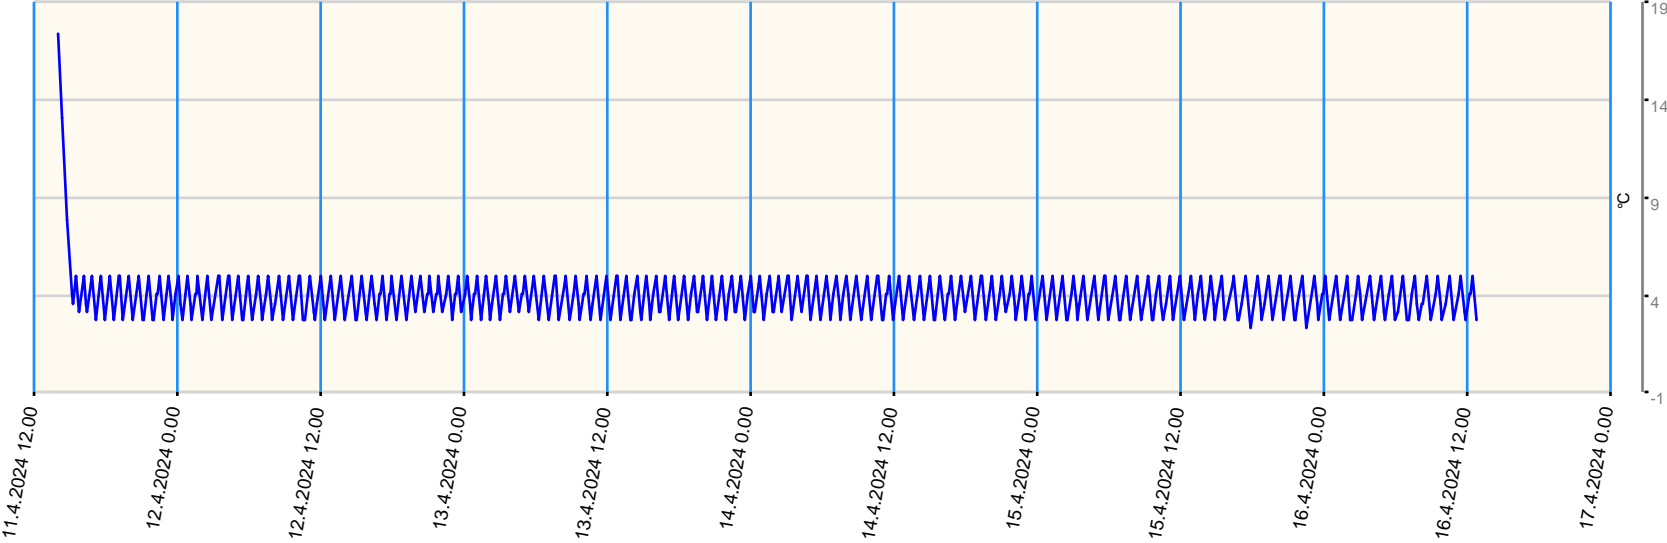

# Sensor value report

Report date: 11.4.2024 14.00.00 - 16.4.2024 13.00.00

Asset: VDW Repair Centre GPRS Gateway TGG Tel: +316 57105258

- last measurement less than 10 measurement intervals before
- last measurement more than 10 measurement intervals before
- no data for last measurement before

Node	Sensor	Unit	Min value	Max value	Avg value	Latest measurement	Latest value	State
B02 - Sensor 2	Ext Temperature 2	°C	2.3	17.4	3.945	17.4.2024 9.02.15	16.9	●