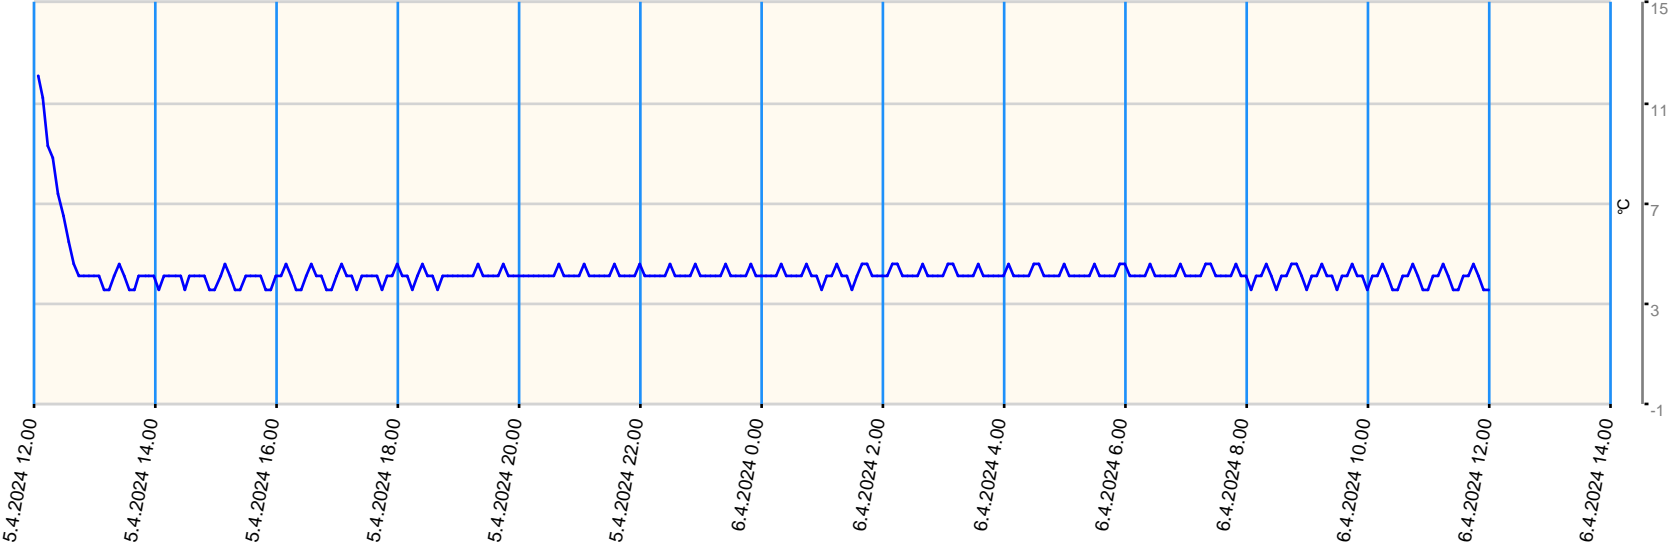

# Sensor value report

Report date: 5.4.2024 12.00.00 - 6.4.2024 12.00.00

Asset: VDW Repair Centre GPRS Gateway TGG Tel: +316 57105258

- last measurement less than 10 measurement intervals before
- last measurement more than 10 measurement intervals before
- no data for last measurement before

Node	Sensor	Unit	Min value	Max value	Avg value	Latest measurement	Latest value	State
B02 - Sensor 1	Ext Temperature 1	°C	3.6	12.1	4.239	17.4.2024 8.57.15	16.9	●