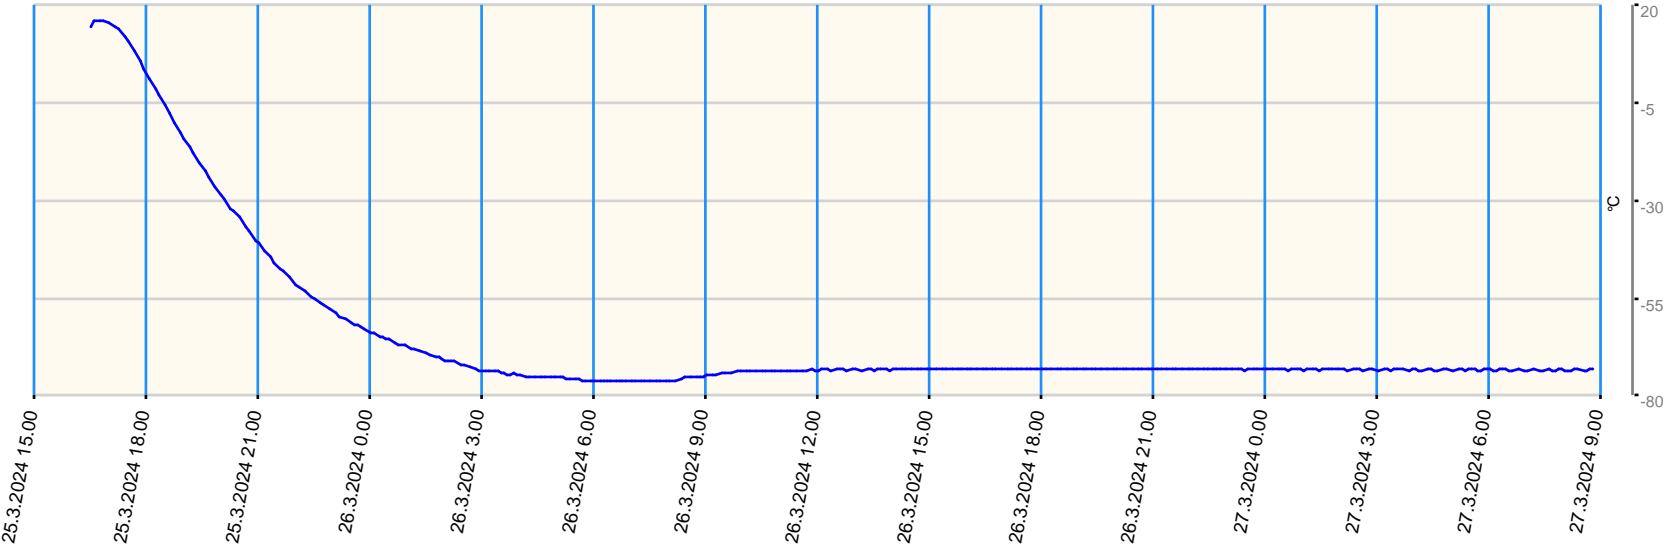

Sensor value report

Report date: 25.3.2024 16.30.00 - 27.3.2024 8.50.00

Asset: VDW Repair Centre GPRS Gateway TGG Tel: +316 57105258

- last measurement less than 10 measurement intervals before
- last measurement more than 10 measurement intervals before
- no data for last measurement before

Node	Sensor	Unit	Min value	Max value	Avg value	Latest measurement	Latest value	State
T01	Ext Temperature 1	°C	-76.3	16.3	-62.527	17.4.2024 8.42.15	16.8	●