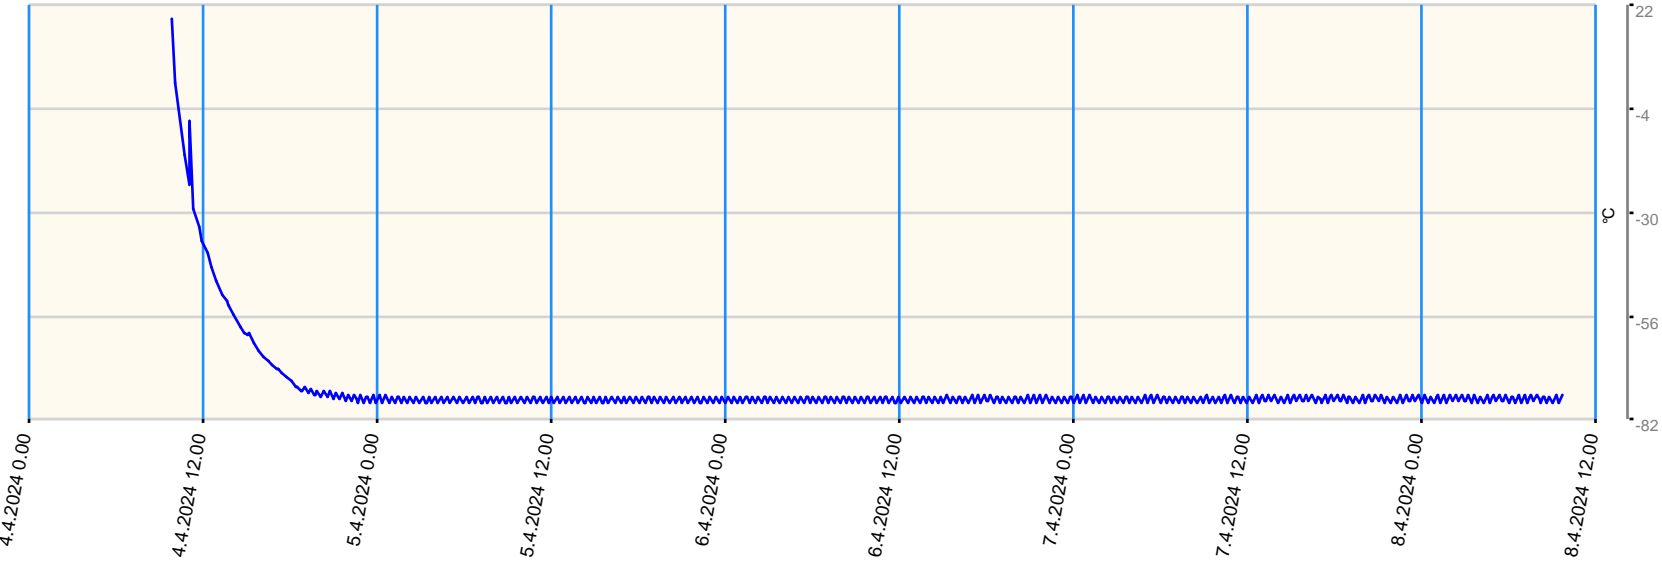

Sensor value report

Report date: 4.4.2024 9.45.00 - 8.4.2024 9.45.00

Asset: VDW Repair Centre GPRS Gateway TGG Tel: +316 57105258

- last measurement less than 10 measurement intervals before
- last measurement more than 10 measurement intervals before
- no data for last measurement

Node	Sensor	Unit	Min value	Max value	Avg value	Latest measurement	Latest value	State
T08	Ext Temperature 1	°C	-77.8	18.6	-73.705	17.4.2024 8.27.15	16.6	●