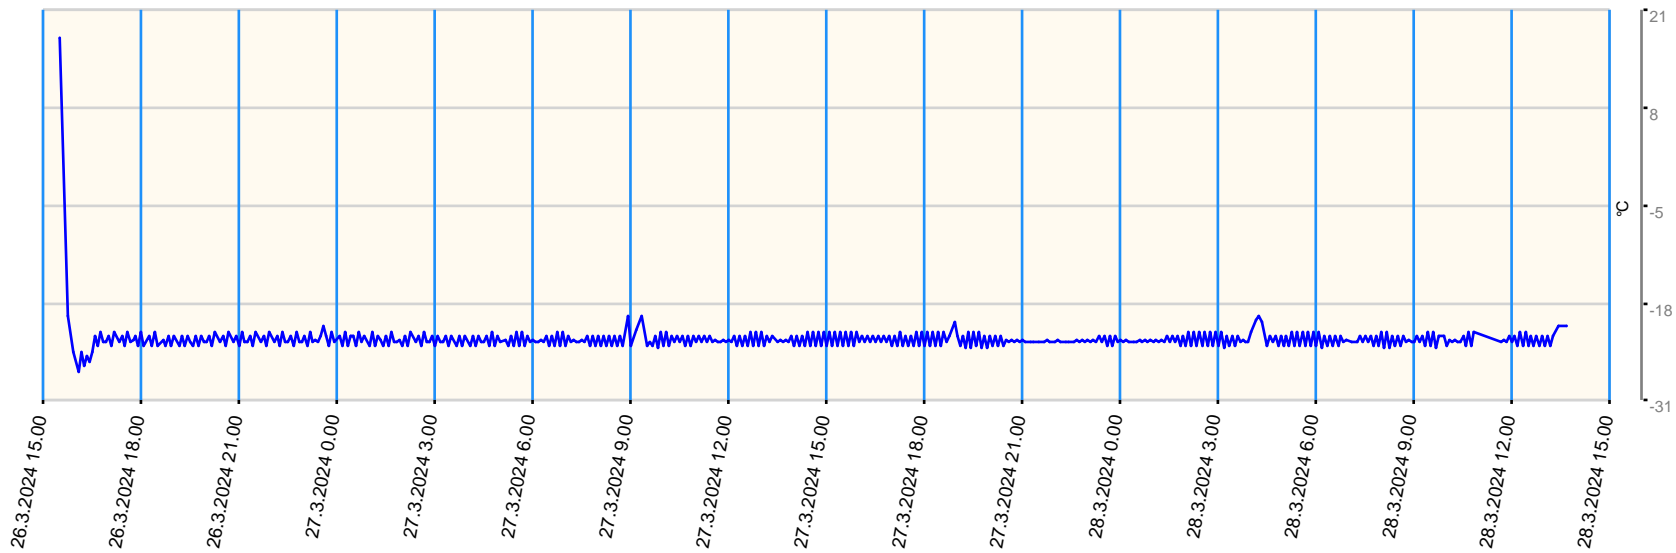

Sensor value report

Report date: 26.3.2024 15.30.00 - 28.3.2024 13.45.00

Asset: VDW Repair Centre GPRS Gateway TGG Tel: +316 57105258

- last measurement less than 10 measurement intervals before
- last measurement more than 10 measurement intervals before
- no data for last measurement before

Node	Sensor	Unit	Min value	Max value	Avg value	Latest measurement	Latest value	State
B02 - Sensor 4	Ext Temperature 4	°C	-27	17.4	-22.767	28.3.2024 12.40.14	-23.6	●