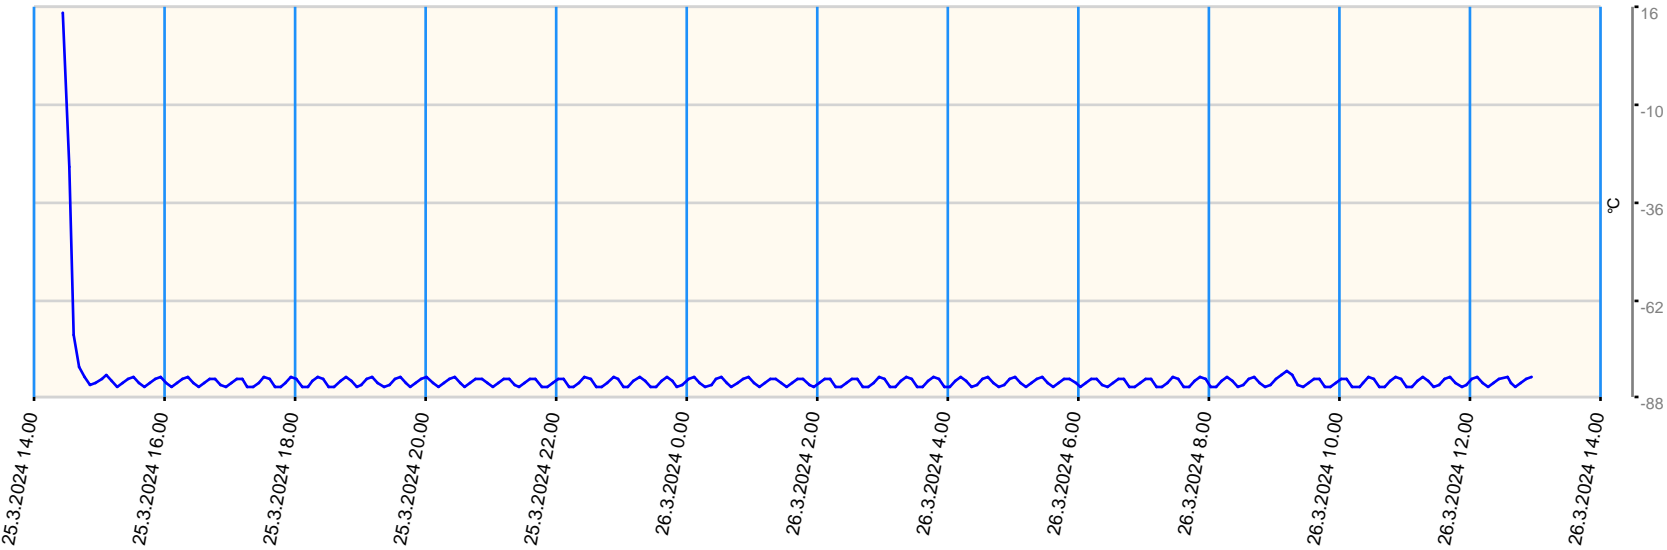

# Sensor value report

Report date: 25.3.2024 14.25.00 - 26.3.2024 13.00.00

Asset: VDW Repair Centre GPRS Gateway TGG Tel: +316 57105258

- last measurement less than 10 measurement intervals before
- last measurement more than 10 measurement intervals before
- no data for last measurement

Node	Sensor	Unit	Min value	Max value	Avg value	Latest measurement	Latest value	State
T04	Ext Temperature 1	°C	-85.3	14.4	-83.295	26.3.2024 14.31.39	15.9	●