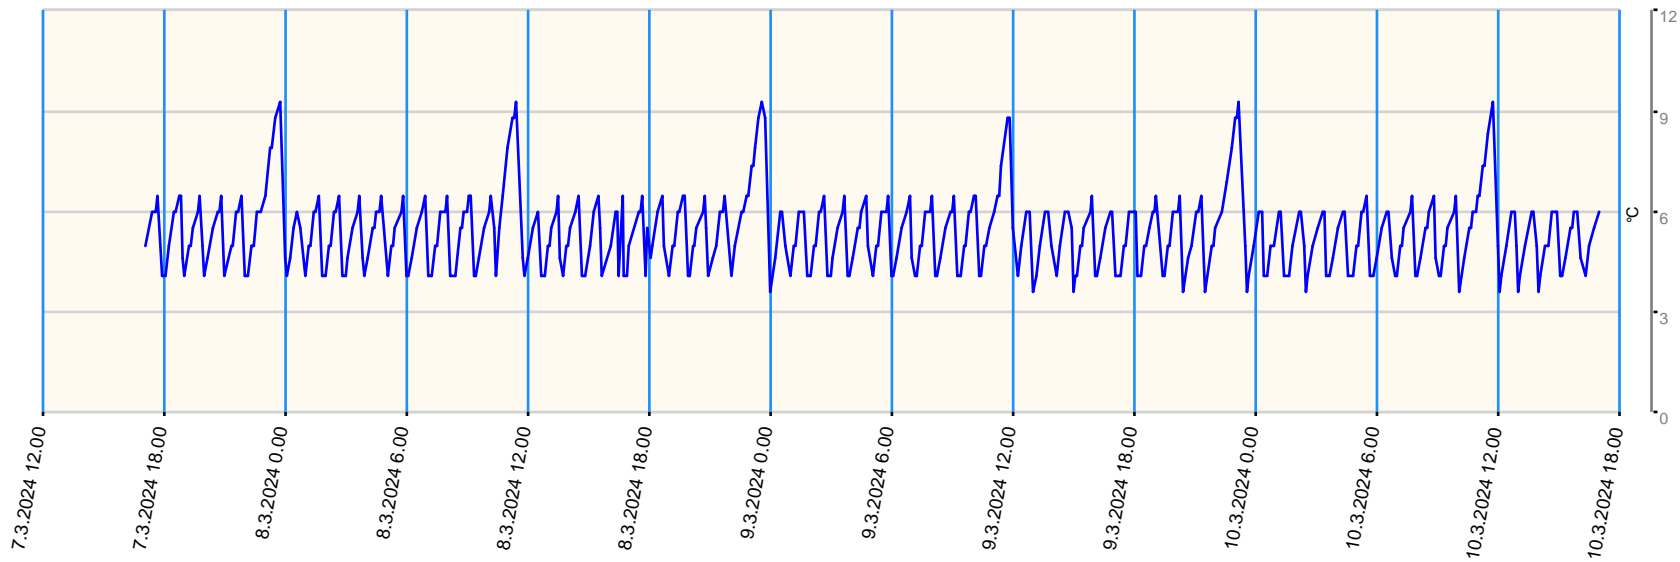

Sensor value report

Report date: 7.3.2024 17.00.00 - 10.3.2024 17.00.00

Asset: VDW Repair Centre GPRS Gateway TGG Tel: +316 57105258

- last measurement less than 10 measurement intervals before
- last measurement more than 10 measurement intervals before
- no data for last measurement before

Node	Sensor	Unit	Min value	Max value	Avg value	Latest measurement	Latest value	State
B02 - Sensor 4	Ext Temperature 4	°C	3.6	9.3	5.429	12.3.2024 10.36.26	19.4	●